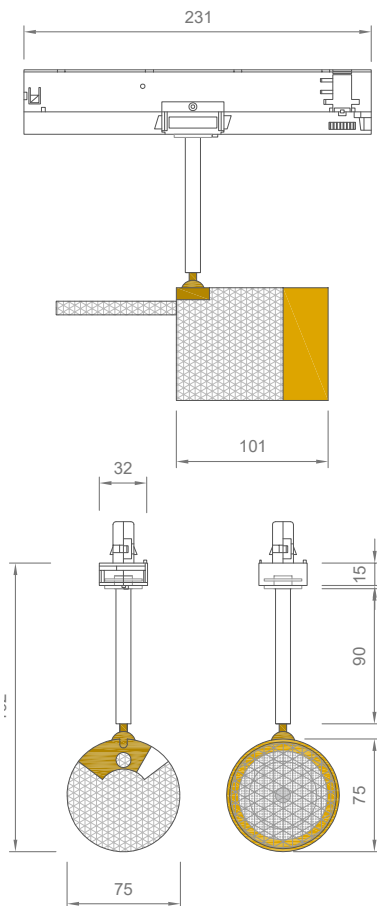

**ayer track**

RANGE	QBO AYER
REF.	AYP-
TYPE	RAIL LED PROJECTOR
DIMENSIONS	181 x Ø75 x 165 mm
WEIGHT	1,111 Kg
MATERIAL	ALUMINUM
FINISH	BLACK RAL 9003
VOLTAGE	220-240 V
FREQUENCY	50/60 Hz
FEEDER KIT	500 mA(NOT INCLUDED)
DIMMABLE	YES
POWER	17,8 W
POWER FACTOR	0,95
SERVICE LIFE	> 60.000 h
INSULATION CLASS	CLASS II
IP RATING	IP20
LIGHTING DISTRIBUTION	DIRECT
COLOR TEMPERATURE	3000K / 4000K
CRI	80
MACADAM ELLIPSE	3
LIGHTING FLUX	2480 / 2620 lm
LUMINOUS EFFICACY	139 / 147 lm/w
OPENING DEGREES	10° / 24° / 36°
TILTING VERTICAL AXIS	125 °
ROTATION HORIZONTAL AXIS	350 °

\* ANTIGLARE HONEY COMB - AYPPANAL INCLUDED

\*\* Compatible con instalaciones trifásicas con control mediante sistema DALI o mediante pulsador.  
Incompatible con control mediante potenciómetro.

Compatible with three-phase installations with DALI system control or by pushbutton.  
Incompatible with potentiometer control.

CODE	DESCRIPTION
AYP30108009D	AYER Led 17,8W 3000K 10° Ra80 2480lm black dali
AYP30248009D	AYER Led 17,8W 3000K 24° Ra80 2480lm black dali
AYP30368009D	AYER Led 17,8W 3000K 36° Ra80 2480lm black dali
AYP40108009D	AYER Led 17,8W 4000K 10° Ra80 2620lm black dali
AYP40248009D	AYER Led 17,8W 4000K 24° Ra80 2620lm black dali
AYP40368009D	AYER Led 17,8W 4000K 36° Ra80 2620lm black dali
AYPRINGBL	AYER ring white
AYPRINGLA	AYER ring brass
AYPRINGCR	AYER ring chrome
AYPRINGNG	AYER ring black