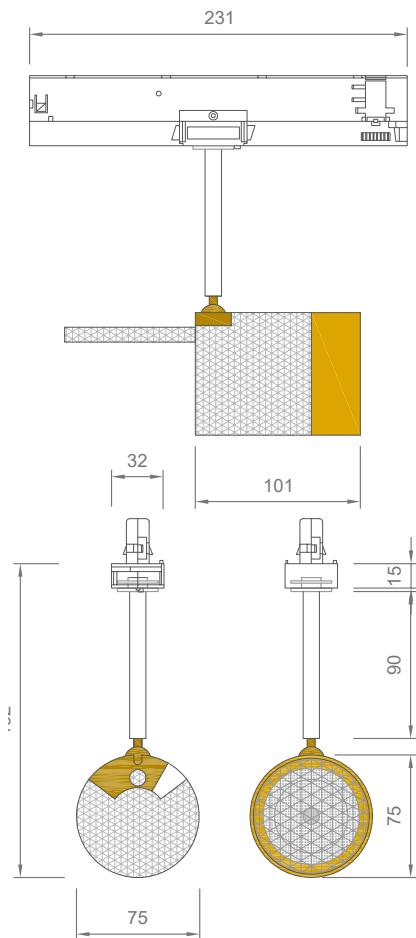

**ayer track**

RANGE	QBO AYER
REF.	AYP-
TYPE	RAIL LED PROJECTOR
DIMENSIONS	181 x Ø75 x 165 mm
WEIGHT	1,085 Kg
MATERIAL	ALUMINUM
FINISH	BLACK RAL 9005
VOLTAGE	220-240 V
FREQUENCY	50/60 Hz
FEEDER KIT	500 mA(NOT INCLUDED)
DIMMABLE	NO
POWER	17,8 W
POWER FACTOR	0,85
SERVICE LIFE	> 50.000 h
INSULATION CLASS	CLASS II
IP RATING	IP20
LIGHTING DISTRIBUTION	DIRECT
COLOR TEMPERATURE	3000K / 4000K
CRI	90
MACADAM ELLIPSE	3
LIGHTING FLUX	2050 / 2190 lm
LUMINOUS EFFICACY	115 / 123 lm/w
OPENING DEGREES	10° / 24° / 36°
TILTING VERTICAL AXIS	125 °
ROTATION HORIZONTAL AXIS	350 °

\* ANTIGLARE HONEY COMB - AYPPANAL INCLUDED

CODE	DESCRIPTION
AYP30109009	AYER Led 17,8W 3000K 10° Ra90 2050lm black
AYP30249009	AYER Led 17,8W 3000K 24° Ra90 2050lm black
AYP30369009	AYER Led 17,8W 3000K 36° Ra90 2050lm black
AYP40109009	AYER Led 17,8W 4000K 10° Ra90 2190lm black
AYP40249009	AYER Led 17,8W 4000K 24° Ra90 2190lm black
AYP40369009	AYER Led 17,8W 4000K 36° Ra90 2190lm black
AYPRINGBL	AYER ring white
AYPRINGLA	AYER ring brass
AYPRINGCR	AYER ring chrome
AYPRINGNG	AYER ring black

**ayer<sup>acc</sup>**

CODE	DESCRIPTION
AYPES09	AYER track surface black
AYEE09	AYER trim recessed black
AYPLFI5009	AYER rosette black