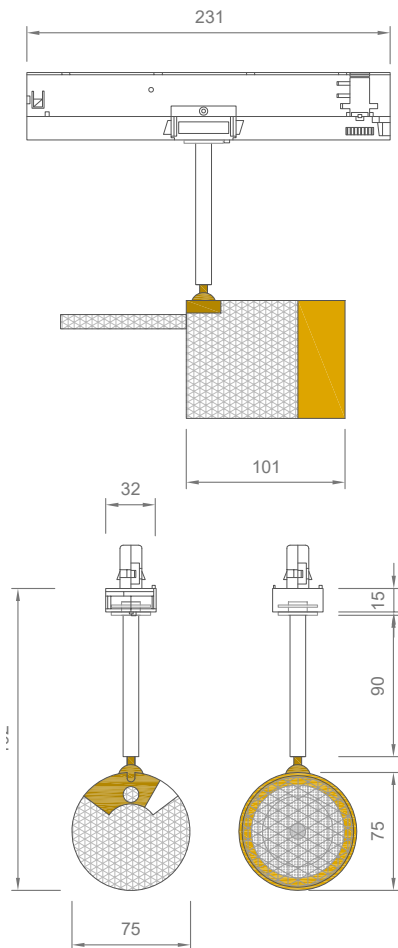

ayer track

RANGE	QBO AYER
REF.	AYP-
TYPE	RAIL LED PROJECTOR
DIMENSIONS	181 x Ø75 x 165 mm
WEIGHT	1,11 Kg
MATERIAL	ALUMINUM
FINISH	WHITE RAL 9003
VOLTAGE	220-240 V
FREQUENCY	50/60 Hz
FEEDER KIT	500 mA(NOT INCLUDED)
DIMMABLE	NO
POWER	17,8 W
POWER FACTOR	0,85
SERVICE LIFE	> 50.000 h
INSULATION CLASS	CLASS II
IP RATING	IP20
LIGHTING DISTRIBUTION	DIRECT
COLOR TEMPERATURE	3000K / 4000K
CRI	80
MACADAM ELLIPSE	3
LIGHTING FLUX	2480 / 2620 lm
LUMINOUS EFFICACY	139 / 147 lm/w
OPENING DEGREES	10° / 24° / 36°
TILTING VERTICAL AXIS	125 °
ROTATION HORIZONTAL AXIS	350 °

* ANTIGLARE HONEY COMB - AYPPANAL INCLUDED

CODE	DESCRIPTION
AYP30108000	AYER Led 17,8W 3000K 10° Ra80 2480lm white
AYP30248000	AYER Led 17,8W 3000K 24° Ra80 2480lm white
AYP30368000	AYER Led 17,8W 3000K 36° Ra80 2480lm white
AYP40108000	AYER Led 17,8W 4000K 10° Ra80 2620lm white
AYP40248000	AYER Led 17,8W 4000K 24° Ra80 2620lm white
AYP40368000	AYER Led 17,8W 4000K 36° Ra80 2620lm white
AYPRINGBL	AYER ring white
AYPRINGLA	AYER ring brass
AYPRINGCR	AYER ring chrome
AYPRINGNG	AYER ring black

ayer^{acc}

CODE	DESCRIPTION
AYPES00	AYER trim surface white
AYEE00	AYER trim recessed white
AYPLF15000	AYER rosette white