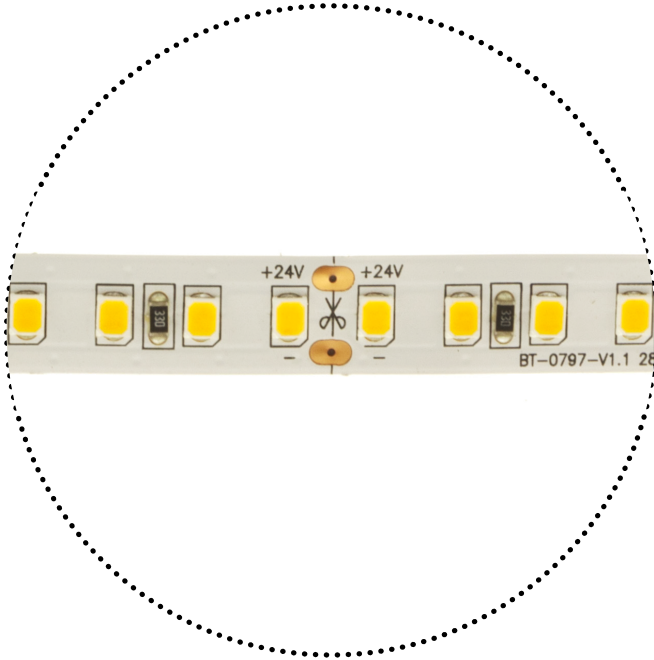

flexy HO ++

RANGE	QBO FLEXY HO++
REF.	01250-
TYPE	LEDSTRIP
DIMENSIONS	10 x 5000 mm
CUT UNIT	50 mm
MINIMUM BENDING DIAMETRE	50 mm
MAXIMUM RUN LENGTH	3000 mm
MAXIMUM CABLE LENGTH (FOR MAX RUN LENGTH)	($\phi=0,5$ mm) 1500 mm
GAP BETWEEN LEDS	4,3 mm
WEIGHT	0,170 Kg
VOLTAGE	24 V
DIMMABLE	YES
POWER	25 W
SERVICE LIFE	> 50000 HRS
IP RATING	IP20
LIGHTING DISTRIBUTION	DIRECT / INDIRECT
CRI	98
MACADAM ELLIPSE	5
LPM	140 lpm
OPENING DEGREES	140 °
WARRANTY	5 YEARS

*NEEDS DISSIPATION

COLOR TEMPERATURE (K)	LIGHTING FLUX (lm)	LUMINOUS EFFICACY (lm/W)
2700	1900	76
3000	2000	80
3125	2050	82
4000	2100	84

ODE	DESCRIPTION
0125027598	LEDSTRIP FLEXY HO++ 25W/m 2700K 5m Ra98 1900lm/m 140 leds/m IP20 24V
0125030598	LEDSTRIP FLEXY HO++ 25W/m 3000K 5m Ra98 2000lm/m 140 leds/m IP20 24V
0125031598	LEDSTRIP FLEXY HO++ 25W/m 3125K 5m Ra98 2050lm/m 140 leds/m IP20 24V
0125040598	LEDSTRIP FLEXY HO++ 25W/m 4000K 5m Ra98 2100lm/m 140 leds/m IP20 24V