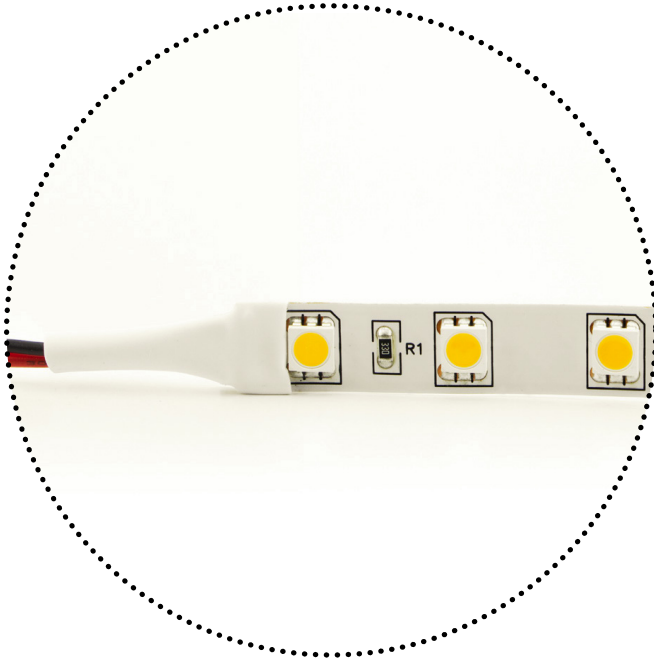

flexy MEDIUM

RANGE	QBO FLEXY MEDIUM
REF.	04144-
TYPE	LEDSTRIP
DIMENSIONS	10 x 5000 mm
CUT UNIT	100 mm
MINIMUM BENDING DIAMETRE	50 mm
MAXIMUM RUN LENGTH	10000 mm
MAXIMUM CABLE LENGTH (FOR MAX RUN LENGTH)	($\phi=0,5$ mm) 3000 mm
GAP BETWEEN LEDS	12 mm
WEIGHT	0,135 Kg
VOLTAGE	24 V
DIMMABLE	YES
POWER	14,4 W
SERVICE LIFE	> 50000 HRS
IP RATING	IP20
LIGHTING DISTRIBUTION	DIRECT / INDIRECT
CRI	90
MACADAM ELLIPSE	2
LPM	60 lpm
OPENING DEGREES	120 °
WARRANTY	5 YEARS

*NEEDS DISSIPATION

COLOR TEMPERATURE (K)	LIGHTING FLUX (lm)	LUMINOUS EFFICACY (lm/W)
2200	970	67,4
2700	1010	70,1
3000	1050	72,9
4000	1070	74,3
6500	1065	74

CODE	DESCRIPTION
0414422590	LEDSTRIP FLEXY Medium 14,4W/m 2200K 5m Ra90 970lm/m 60leds/m IP20 24V
0414427590	LEDSTRIP FLEXY Medium 14,4W/m 2700K 5m Ra90 1010lm/m 60leds/m IP20 24V
0414430590	LEDSTRIP FLEXY Medium 14,4W/m 3000K 5m Ra90 1050lm/m 60leds/m IP20 24V
0414440590	LEDSTRIP FLEXY Medium 14,4W/m 4000K 5m Ra90 1070lm/m 60leds/m IP20 24V
0414465590	LEDSTRIP FLEXY Medium 14,4W/m 6500K 5m Ra90 1065lm/m 60leds/m IP20 24V