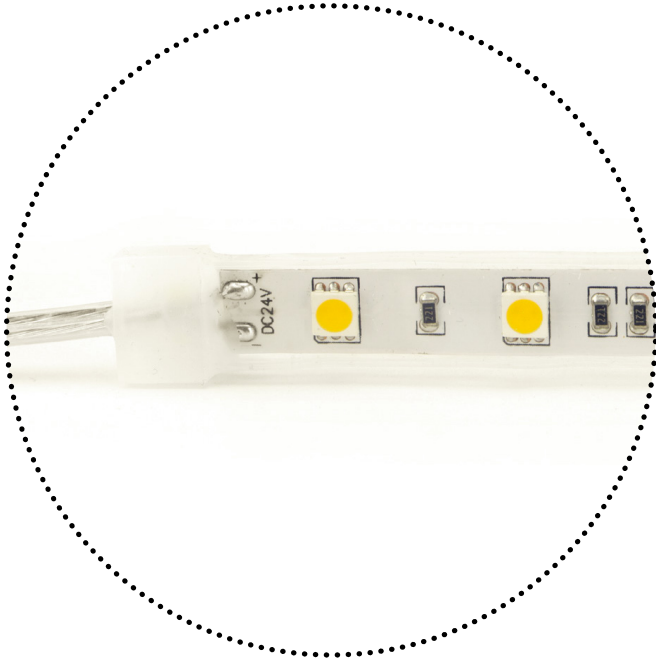

flexy MEDIUM IP

| | |
|---|--------------------------|
| RANGE | QBO FLEXY MEDIUM |
| REF. | 04144- |
| TYPE | LEDSTRIP |
| DIMENSIONS | 13 x 5000 mm |
| CUT UNIT | 100 mm |
| MINIMUM BENDING DIAMETRE | 50 mm |
| MAXIMUM RUN LENGTH | 10000 mm |
| MAXIMUM CABLE LENGTH (FOR MAX RUN LENGTH) | ($\phi=0,5$ mm) 3000 mm |
| GAP BETWEEN LEDS | 12 mm |
| WEIGHT | 0,290 Kg |
| VOLTAGE | 24 V |
| DIMMABLE | YES |
| POWER | 14,4 W |
| SERVICE LIFE | > 50000 HRS |
| IP RATING | IP67 |
| LIGHTING DISTRIBUTION | DIRECT / INDIRECT |
| CRI | 90 |
| MACADAM ELLIPSE | 5 |
| LPM | 60 lpm |
| OPENING DEGREES | 120 ° |
| WARRANTY | 5 YEARS |

| CODE | DESCRIPTION |
|--------------|--|
| 041442259067 | LEDSTRIP FLEXY Medium 14,4W/m 2200K 5m Ra90 945lm/m 60leds/m IP67 24V |
| 041442759067 | LEDSTRIP FLEXY Medium 14,4W/m 2700K 5m Ra90 990lm/m 60leds/m IP67 24V |
| 041443059067 | LEDSTRIP FLEXY Medium 14,4W/m 3000K 5m Ra90 1030lm/m 60leds/m IP67 24V |
| 041444059067 | LEDSTRIP FLEXY Medium 14,4W/m 4000K 5m Ra90 1060lm/m 60leds/m IP67 24V |
| 041446559067 | LEDSTRIP FLEXY Medium 14,4W/m 6500K 5m Ra90 1050lm/m 60leds/m IP67 24V |