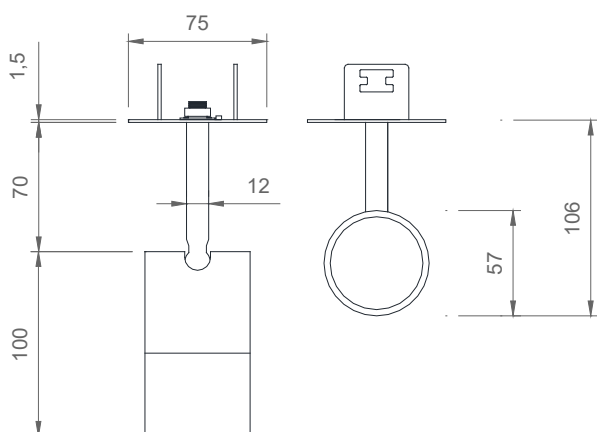

LT LED rosette

RANGE	LT
REF.	LTLED-
TYPE	LED PROJECTOR
DIMENSIONS	195 x 57 mm
WEIGHT	0,353 Kg
MATERIAL	ALUMINUM/BRASS
FINISH	BRASS/WHITE/BLACK
VOLTAGE	220 - 240 V
FREQUENCY	50 / 60 Hz
FEEDER KIT	350 mA (INCLUDED)
DIMMABLE	YES
POWER	8,8 W
POWER FACTOR	0,90
SERVICE LIFE	60.000 h
CUT DIAMETER	MAX Ø 60 mm
IP RATING	IP44
LIGHTING DISTRIBUTION	DIRECT
COLOR TEMPERATURE	3000 K
CRI	80
MACADAM ELLIPSE	3
LIGHTING FLUX	1222 lm
LUMINOUS EFFICACY	139 lm/W
OPENING DEGREES	10° /24° /36°
TILTING VERTICAL AXIS	90°
ROTATION HORIZONTAL AXIS	350°

CODE	DESCRIPTION
LTLEDE883080104400D	LT LED trim 8,8W 3000K 10° Ra80 IP44 1222lm white dali
LTLEDE883080244400D	LT LED trim 8,8W 3000K 24° Ra80 IP44 1222lm white dali
LTLEDE883080364400D	LT LED trim 8,8W 3000K 36° Ra80 IP44 1222lm white dali
LTLEDE883080104402D	LT LED trim 8,8W 3000K 10° Ra80 IP44 1222lm brass dali
LTLEDE883080244402D	LT LED trim 8,8W 3000K 24° Ra80 IP44 1222lm brass dali
LTLEDE883080364402D	LT LED trim 8,8W 3000K 36° Ra80 IP44 1222lm brass dali
LTLEDE883080104409D	LT LED trim 8,8W 3000K 10° Ra80 IP44 1222lm black dali
LTLEDE883090244409D	LT LED trim 8,8W 3000K 24° Ra80 IP44 1222lm black dali
LTLEDE883080364409D	LT LED trim 8,8W 3000K 36° Ra80 IP44 1222lm black dali