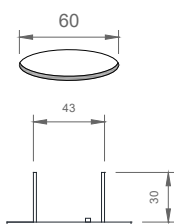

LT LED rosette

RANGE	LT
REF.	LTLED-
TYPE	LED PROJECTOR
DIMENSIONS	195 x 57 mm
WEIGHT	0,353 Kg
MATERIAL	ALUMINUM/BRASS
FINISH	BRASS/WHITE/BLACK
VOLTAGE	220 - 240 V
FREQUENCY	50 / 60 Hz
FEEDER KIT	350 mA (INCLUDED)
DIMMABLE	YES
POWER	8,8 W
POWER FACTOR	0,90
SERVICE LIFE	60.000 h
CUT DIAMETER	MAX Ø 60 mm
IP RATING	IP44
LIGHTING DISTRIBUTION	DIRECT
COLOR TEMPERATURE	3000 K
CRI	80
MACADAM ELLIPSE	3
LIGHTING FLUX	1222 lm
LUMINOUS EFFICACY	139 lm/W
OPENING DEGREES	10° /24° /36°
TILTING VERTICAL AXIS	90°
ROTATION HORIZONTAL AXIS	350°

CODE	DESCRIPTION
LTLEDE883080104400D	LT LED trim 8,8W 3000K 10° Ra80 IP44 1222lm white dali
LTLEDE883080244400D	LT LED trim 8,8W 3000K 24° Ra80 IP44 1222lm white dali
LTLEDE883080364400D	LT LED trim 8,8W 3000K 36° Ra80 IP44 1222lm white dali
LTLEDE883080104402D	LT LED trim 8,8W 3000K 10° Ra80 IP44 1222lm brass dali
LTLEDE883080244402D	LT LED trim 8,8W 3000K 24° Ra80 IP44 1222lm brass dali
LTLEDE883080364402D	LT LED trim 8,8W 3000K 36° Ra80 IP44 1222lm brass dali
LTLEDE883080104409D	LT LED trim 8,8W 3000K 10° Ra80 IP44 1222lm black dali
LTLEDE883090244409D	LT LED trim 8,8W 3000K 24° Ra80 IP44 1222lm black dali
LTLEDE883080364409D	LT LED trim 8,8W 3000K 36° Ra80 IP44 1222lm black dali