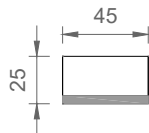

LT Surface

RANGE	LT
REF.	LTLED-
TYPE	LED PROJECTOR
DIMENSIONS	100 x 57 mm
FREE HEIGHT FOR INSTALLATION	30 mm
WEIGHT	0,189 Kg
MATERIAL	ALUMINUM
FINISH	BRASS/WHITE/BLACK
VOLTAGE	220 - 240 V
FREQUENCY	50 / 60 Hz
FEEDER KIT	350 mA (INCLUDED)
DIMMABLE	YES
POWER	8,8 W
POWER FACTOR	0,90
SERVICE LIFE	60.000 h
CUT DIAMETER	MAX Ø 30 mm
IP RATING	IP44
LIGHTING DISTRIBUTION	DIRECT
COLOR TEMPERATURE	3000 K
CRI	90
MACADAM ELLIPSE	3
LIGHTING FLUX	1035 lm
LUMINOUS EFFICACY	118 lm/W
OPENING DEGREES	10° /24° /36°
TILTING VERTICAL AXIS	90°
ROTATION HORIZONTAL AXIS	350°