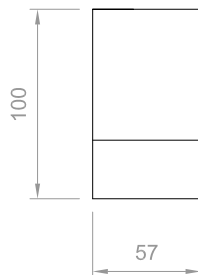

LT Surface

RANGE	LT
REF.	LTLED-
TYPE	LED PROJECTOR
DIMENSIONS	100 x 57 mm
FREE HEIGHT FOR INSTALLATION	30 mm
WEIGHT	0,189 Kg
MATERIAL	ALUMINUM
FINISH	BRASS/WHITE/BLACK
VOLTAGE	220 - 240 V
FREQUENCY	50 / 60 Hz
FEEDER KIT	350 mA (INCLUDED)
DIMMABLE	YES
POWER	8,8 W
POWER FACTOR	0,90
SERVICE LIFE	60.000 h
CUT DIAMETER	MAX Ø 30 mm
IP RATING	IP44
LIGHTING DISTRIBUTION	DIRECT
COLOR TEMPERATURE	3000 K
CRI	90
MACADAM ELLIPSE	3
LIGHTING FLUX	1035 lm
LUMINOUS EFFICACY	118 lm/W
OPENING DEGREES	10° /24° /36°
TILTING VERTICAL AXIS	90°
ROTATION HORIZONTAL AXIS	350°

CODE	DESCRIPTION
LTLED883090104400	LT LED surface 8,8W 3000K 10° Ra90 IP44 1035lm white
LTLED883090244400	LT LED surface 8,8W 3000K 24° Ra90 IP44 1035lm white
LTLED883090364400	LT LED surface 8,8W 3000K 36° Ra90 IP44 1035lm white
LTLED883090104402	LT LED surface 8,8W 3000K 10° Ra90 IP44 1035lm brass
LTLED883090244402	LT LED surface 8,8W 3000K 24° Ra90 IP44 1035lm brass
LTLED883090364402	LT LED surface 8,8W 3000K 36° Ra90 IP44 1035lm brass
LTLED883090104409	LT LED surface 8,8W 3000K 10° Ra90 IP44 1035lm black
LTLED883090244409	LT LED surface 8,8W 3000K 24° Ra90 IP44 1035lm black
LTLED883090364409	LT LED surface 8,8W 3000K 36° Ra90 IP44 1035lm black