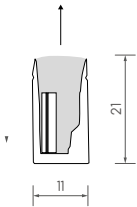

RANGE	SQUARE NEON
REF.	NFS-
TYPE	LED STRIP
DIMENSIONS ⁽¹⁾	11.5x21x10.000mm
CUT UNIT	83,33 mm
MINIMUM BENDING DIAMETRE	120 mm
MAXIMUM RUN LENGTH	10.000mm
WEIGHT	0,33 kg /m
VOLTAGE	24 V
DIMMABLE	YES
POWER	12 W/m
SERVICE LIFE ⁽²⁾	14.600 h
IP RATING	IP68 / IP40
IK RATING	IK08
OPERATING TEMPERATURE	-20 A 45 °C
COLOR TEMPERATURE	2500K / 3000K / 4000K
CRI	80
MACADAM ELLIPSE	5
LIGHTING FLUX	370 lm/m
LUMINOUS EFFICACY	30 lm/W
LPM	72 LEDS/m
OPENING DEGREES	160°

⁽¹⁾ OTHER LENGTHS AVAILABLE UNDER REQUEST
⁽²⁾ DON'T CONTINUOUSLY OPERATE OVER 8h PER DAY
⁽³⁾ IN CASE COSTUMER MAKE CUTS ITSELF, ONLY CORRECT USE OF THE SILICONE AND END CAPS RECOMEDEN CAN GUARANTEE LED STRIP WATERPROOF

CODE	DESCRIPTION
NFSI3W24VSIDE25	SQUARE NEON LED side 12W/M 2500K 1m 370lm/m 60leds/m IP68 24V
NFSI3W24VSIDE30	SQUARE NEON LED side 12W/M 3000K 1m 370lm/m 60leds/m IP68 24V
NFSI3W24VSIDE40	SQUARE NEON LED side 12W/M 4000K 1m 370lm/m 60leds/m IP68 24V
02S013003	SQUARE NEON LED side conector 3m cable
02S013004	SQUARE NEON LED side end cap

LUZ / LIGHT

02S013004