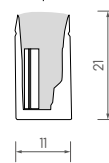

square neon^{side} DIY

RANGE	SQUARE NEON
REF.	NFS-
TYPE	LED STRIP
DIMENSIONS ⁽¹⁾	11.5x21x7.000mm
CUT UNIT	100 mm
MINIMUM BENDING DIAMETRE	120 mm
MAXIMUM RUN LENGTH	7.000mm
WEIGHT	0,33 kg /m
VOLTAGE	24 V
DIMMABLE	YES
POWER	12 W/m
SERVICE LIFE ⁽²⁾	14.600 h
IP RATING ⁽³⁾	IP68 / IP40
IK RATING	IK08
OPERATING TEMPERATURE	-20 TO 45 °C
COLOR TEMPERATURE	RGB
MACADAM ELLIPSE	5
LPM	60 LEDS/m
OPENING DEGREES	160°

⁽¹⁾ SHORTER LENGTHS AVAILABLE UNDER REQUEST
⁽²⁾ DON'T CONTINUOUSLY OPERATE OVER 8h PER DAY
⁽³⁾ IN CASE COSTUMER MAKE CUTS ITSELF, ONLY CORRECT USE OF THE SILICONE AND END CAPS RECOMEDEN CAN GUARANTEE LED STRIP WATERPROOF

CODE	DESCRIPTION
NFSSIDERGB13	SQUARE NEON LED side12W/M RGB 1m 60leds/m IP68 24V
02S013003	SQUARE NEON LED side conector 3m cable
02S013004	SQUARE NEON LED side end cap

LUZ / LIGHT

02S013004

02S013003

square neon^{acc}

CODE	DESCRIPTION
02S013010	SQUARE NEON LED side mounting channel 5 cm.
02S013014	SQUARE NEON LED side mounting channel 100 cm.
02S013014P	SQUARE NEON LED side plastic mounting channel 100 cm.

02S013010
02S013014

02S013014P