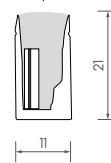

02S013004I