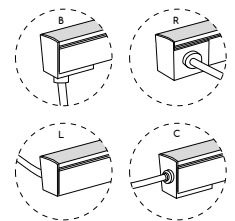

02S013003I

square neon^{acc}

CODE	DESCRIPTION
02S013010	SQUARE NEON LED side mounting channel 5 cm.
02S013014	SQUARE NEON LED side mounting channel 100 cm.
02S013014P	SQUARE NEON LED side plastic mounting channel 100 cm.

02S013010
02S013014

02S013014P