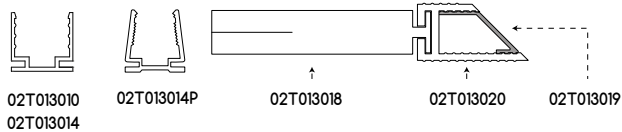

02T013010
02T013014

02T013014P

02T013018

02T013020

02T013019

square neon^{acc}

CODE	DESCRIPTION
02T013010	SQUARE NEON LED top mounting channel 5 cm.
02T013014	SQUARE NEON LED top mounting channel 100 cm.
02T013014P	SQUARE NEON LED top plastic mounting channel 100 cm.
02T013018	SQUARE NEON LED top 45° mounting Channel 100 cm.
02T013019	SQUARE NEON LED top 45° aluminium position holder 100 cm.
02T013020	SQUARE NEON LED top 45° aluminium fixing holder