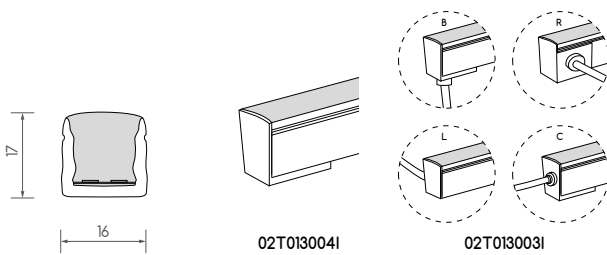

02T013004I

02T013003I