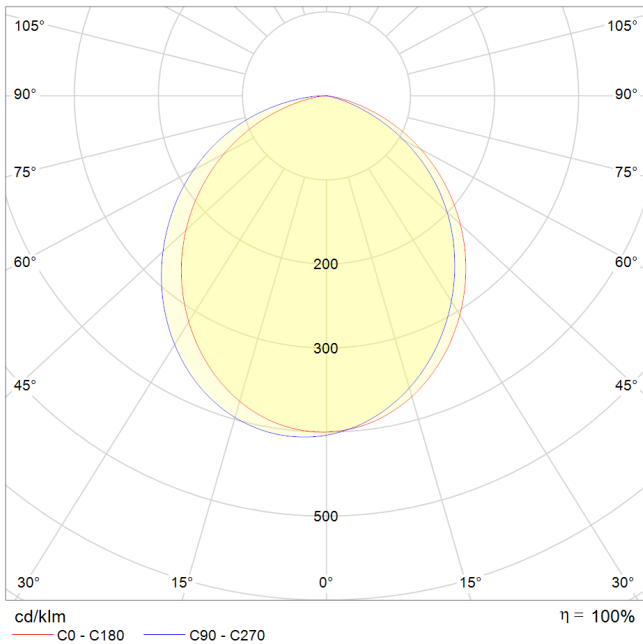

## platter

RANGE	PLATTER
DIMENSIONS	225 x H38mm
MATERIAL	EXTRUDED ALUMINUM
FINISH	WHITE
DIFFUSER	OPAL GLASS DIFFUSER
VOLTAGE	220-240 V
FREQUENCY	50-60 Hz
POWER	20W
IP RATING	IP44
COLOR TEMPERATURE	4000K
CRI	85
LIGHTING FLUX	2000 lm
LUMINOUS EFFICACY	100 lm/W
UGR	<19
FLICKERING	>400 Hz
LIFETIME	50.000 Hrs
OVERTIME PERFORMANCE	L70B50
THD	<15%

CODE	DESCRIPTION
PLATTERS2040908544	PLATTER Surface 20W 4000K 90° RA85 IP44 WHITE