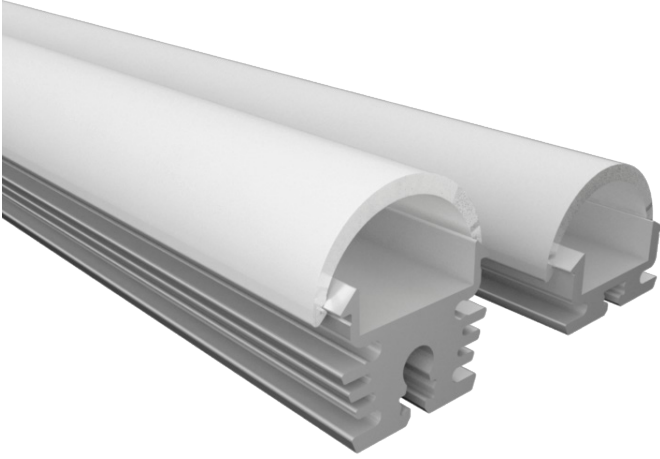

profile 18^{diffuser}

RANGE	QBO 18 ACC
REF.	QBOP18-
TYPE	FLEXYLED ACCESSORIES
DIMENSIONS	19,5 X 9,8 x 2000 mm
WEIGHT	0,06 Kg
MATERIAL	PMMA
FINISH	WHITE/FROSTED/TRANSPARENT

Nota:
 Linear Lens Transparent debe instalarse siempre completamente adosada al paramento a bañar, sin distancia entre el perfil y el paramento.
 Linear Lens Transparent must always be installed completely attached to the wall, with no distance between the profile and the wall.

CODE	DESCRIPTION
QBOP18DWC	PROFILE 18 Diffuser Curv ed White 2000mm
QBOP18DFC	PROFILE 18 Diffuser Curv ed Frosted 2000mm
QBOP18DTC	PROFILE 18 Diffuser Curv ed Transparent 2000mm

lens^{acc}

CODE	DESCRIPTION
QBOP18x16	PROFILE 18x16 2000mm
QBOP18x15	PROFILE 18x15 2000mm
QBOP18x9	PROFILE 18x9 2000mm
QBOP18x8	PROFILE 18x8 2000mm