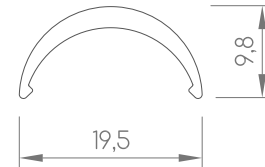

profile 18^{diffuser}

RANGE	QBO 18 ACC
REF.	QBOP18-
TYPE	FLEXYLED ACCESSORIES
DIMENSIONS	19,5 X 9,8 x 2000 mm
WEIGHT	0,06 Kg
MATERIAL	PMMA
FINISH	WHITE/FROSTED/TRANSPARENT

Nota:
 Linear Lens Transparent debe instalarse siempre completamente adosada al paramento a bañar, sin distancia entre el perfil y el paramento.
 Linear Lens Transparent must always be installed completely attached to the wall, with no distance between the profile and the wall.

CODE	DESCRIPTION
QBOP18DWC	PROFILE 18 Diffuser Curv ed White 2000mm
QBOP18DFC	PROFILE 18 Diffuser Curv ed Frosted 2000mm
QBOP18DTC	PROFILE 18 Diffuser Curv ed Transparent 2000mm

lens^{acc}

CODE	DESCRIPTION
QBOP18x16	PROFILE 18x16 2000mm
QBOP18x15	PROFILE 18x15 2000mm
QBOP18x9	PROFILE 18x9 2000mm
QBOP18x8	PROFILE 18x8 2000mm