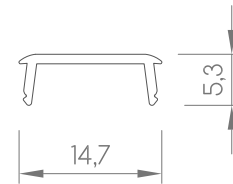

profile 18^{diffuser}

RANGE	QBO 18 ACC
REF.	QBOP18-
TYPE	FLEXYLED ACCESSORIES
DIMENSIONS	14,7 x 5,3 x 2000 mm
WEIGHT	0,06 Kg
MATERIAL	PMMA
FINISH	FROSTED/TRANSPARENT

Nota:
 Linear Lens Transparent debe instalarse siempre completamente adosada al paramento a bañar, sin distancia entre el perfil y el paramento.
 Linear Lens Transparent must always be installed completely attached to the wall, with no distance between the profile and the wall.

	PROFILE 18 Diffuser Flat Transparent 2000mm
QBOP18DTP	PROFILE 18 Diffuser Flat Frosted 2000mm
QBOP18DFP	

lens^{acc}

CODE	DESCRIPTION
QBOP18x16	PROFILE 18x16 2000mm
QBOP18x15	PROFILE 18x15 2000mm
QBOP18x9	PROFILE 18x9 2000mm
QBOP18x8	PROFILE 18x8 2000mm