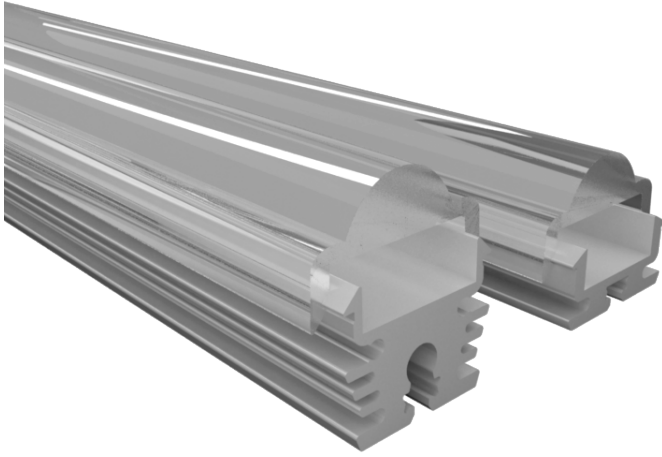

profile 18^{lens 30°}

RANGE	QBO 18 ACC
REF.	QBOP18-
TYPE	FLEXYLED ACCESSORIES
DIMENSIONS	20,5 X 11 x 2000 mm
WEIGHT	0,12 Kg
MATERIAL	PMMA
FINISH	FROSTED/TRANSPARENT
OPENING DEGREES	30 °

Nota:

Linear Lens Transparent debe instalarse siempre completamente adosada al paramento a bañar, sin distancia entre el perfil y el paramento.

Linear Lens Transparent must always be installed completely attached to the wall, with no distance between the profile and the wall.

CODE	DESCRIPTION
QBOP18LT30	PROFILE 18 Linear Lens 30° Transparent 2000mm
QBOP18LF30	PROFILE 18 Linear Lens 30° Frosted 2000mm

lens^{acc}

CODE	DESCRIPTION
QBOP18x16	PROFILE 18x16 2000mm
QBOP18x15	PROFILE 18x15 2000mm
QBOP18x9	PROFILE 18x9 2000mm
QBOP18x8	PROFILE 18x8 2000mm