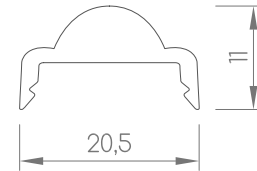

profile 18^{lens 30°}

RANGE	QBO 18 ACC
REF.	QBOP18-
TYPE	FLEXYLED ACCESSORIES
DIMENSIONS	20,5 X 11 x 2000 mm
WEIGHT	0,12 Kg
MATERIAL	PMMA
FINISH	FROSTED/TRANSPARENT
OPENING DEGREES	30 °

Nota:

Linear Lens Transparent debe instalarse siempre completamente adosada al paramento a bañar, sin distancia entre el perfil y el paramento.

Linear Lens Transparent must always be installed completely attached to the wall, with no distance between the profile and the wall.

CODE	DESCRIPTION
QBOP18LT30	PROFILE 18 Linear Lens 30° Transparent 2000mm
QBOP18LF30	PROFILE 18 Linear Lens 30° Frosted 2000mm

lens^{acc}

CODE	DESCRIPTION
QBOP18x16	PROFILE 18x16 2000mm
QBOP18x15	PROFILE 18x15 2000mm
QBOP18x9	PROFILE 18x9 2000mm
QBOP18x8	PROFILE 18x8 2000mm