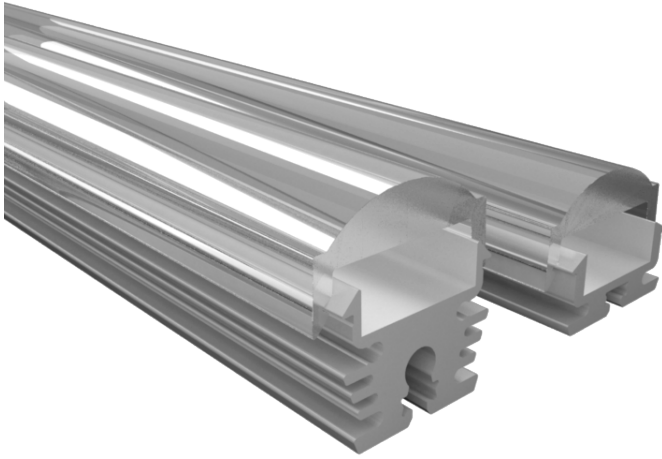

profile 18^{lens 60°}

RANGE	QBO 18 ACC
REF.	QBOP18-
TYPE	FLEXYLED ACCESSORIES
DIMENSIONS	20,5 X 10 x 2000 mm
WEIGHT	0,12 Kg
MATERIAL	PMMA
FINISH	FROSTED/TRANSPARENT
OPENING DEGREES	60 °

Nota:
 Linear Lens Transparent debe instalarse siempre completamente adosada al paramento a bañar, sin distancia entre el perfil y el paramento.
 Linear Lens Transparent must always be installed completely attached to the wall, with no distance between the profile and the wall.

CODE	DESCRIPTION
QBOP18LT60	PROFILE 18 Linear Lens 60° Transparent 2000mm
QBOP18LF60	PROFILE 18 Linear Lens 60° Frosted 2000mm

lens^{acc}

CODE	DESCRIPTION
QBOP18x16	PROFILE 18x16 2000mm
QBOP18x15	PROFILE 18x15 2000mm
QBOP18x9	PROFILE 18x9 2000mm
QBOP18x8	PROFILE 18x8 2000mm