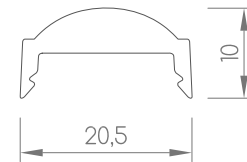

profile 18^{lens 60°}

RANGE	QBO 18 ACC
REF.	QBOP18-
TYPE	FLEXYLED ACCESSORIES
DIMENSIONS	20,5 X 10 x 2000 mm
WEIGHT	0,12 Kg
MATERIAL	PMMA
FINISH	FROSTED/TRANSPARENT
OPENING DEGREES	60 °

Nota:
 Linear Lens Transparent debe instalarse siempre completamente adosada al paramento a bañar, sin distancia entre el perfil y el paramento.
 Linear Lens Transparent must always be installed completely attached to the wall, with no distance between the profile and the wall.

CODE	DESCRIPTION
QBOP18LT60	PROFILE 18 Linear Lens 60° Transparent 2000mm
QBOP18LF60	PROFILE 18 Linear Lens 60° Frosted 2000mm

lens^{acc}

CODE	DESCRIPTION
QBOP18x16	PROFILE 18x16 2000mm
QBOP18x15	PROFILE 18x15 2000mm
QBOP18x9	PROFILE 18x9 2000mm
QBOP18x8	PROFILE 18x8 2000mm