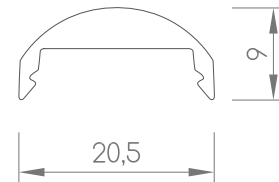

profile 18^{lens 90°}

RANGE	QBO 18 ACC
REF.	QBOP18-
TYPE	FLEXYLED ACCESSORIES
DIMENSIONS	20,5 X 9 x 2000 mm
WEIGHT	0,12 Kg
MATERIAL	PMMA
FINISH	FROSTED/TRANSPARENT
OPENING DEGREES	90 °

Nota:
 Linear Lens Transparent debe instalarse siempre completamente adosada al paramento a bañar, sin distancia entre el perfil y el paramento.
 Linear Lens Transparent must always be installed completely attached to the wall, with no distance between the profile and the wall.

CODE	DESCRIPTION
QBOP18LT90	PROFILE 18 Linear Lens 90° Transparent 2000mm
QBOP18LF90	PROFILE 18 Linear Lens 90° Frosted 2000mm

lens^{acc}

CODE	DESCRIPTION
QBOP18x16	PROFILE 18x16 2000mm
QBOP18x15	PROFILE 18x15 2000mm
QBOP18x9	PROFILE 18x9 2000mm
QBOP18x8	PROFILE 18x8 2000mm