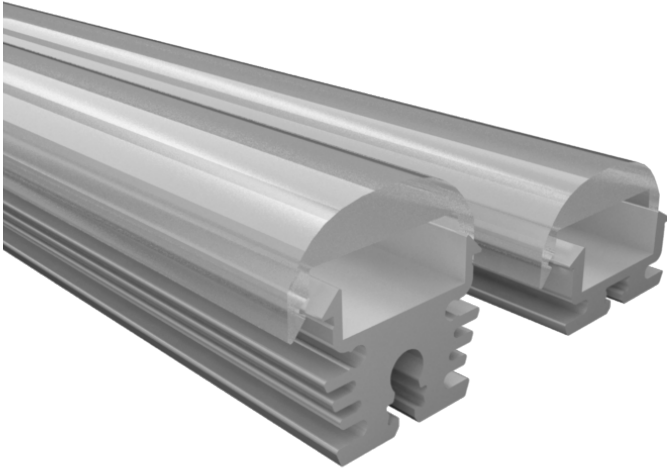

profile 18^{lens 90°}

RANGE	QBO 18 ACC
REF.	QBOP18-
TYPE	FLEXYLED ACCESSORIES
DIMENSIONS	20,5 X 9 x 2000 mm
WEIGHT	0,12 Kg
MATERIAL	PMMA
FINISH	FROSTED/TRANSPARENT
OPENING DEGREES	90 °

Nota:
 Linear Lens Transparent debe instalarse siempre completamente adosada al paramento a bañar, sin distancia entre el perfil y el paramento.
 Linear Lens Transparent must always be installed completely attached to the wall, with no distance between the profile and the wall.

CODE	DESCRIPTION
QBOP18LT90	PROFILE 18 Linear Lens 90° Transparent 2000mm
QBOP18LF90	PROFILE 18 Linear Lens 90° Frosted 2000mm

lens^{acc}

CODE	DESCRIPTION
QBOP18x16	PROFILE 18x16 2000mm
QBOP18x15	PROFILE 18x15 2000mm
QBOP18x9	PROFILE 18x9 2000mm
QBOP18x8	PROFILE 18x8 2000mm