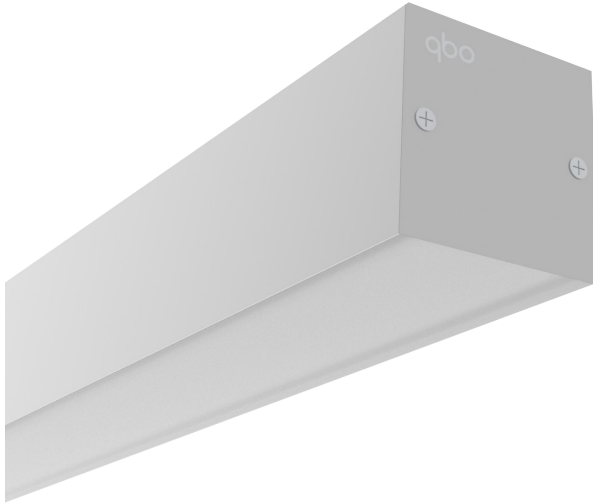

## 21x21 luminaire suspended

RANGE	PROFILE 21X21 LUMINAIRE
REF.	QBOP21X21SY-
TYPE	SUSPENDED MOUNTING
DIMENSIONS	21x 21x 1500 mm
MATERIAL	ALUMINUM
FINISH	WHITE / ALUMINUM / BLACK
VOLTAGE	100 - 277 V
FREQUENCY	50 / 60 Hz
FEEDER KIT	INCLUDED
DIMMABLE	NO
POWER	28,8 W
POWER FACTOR	0,95
SERVICE LIFE	30.000 h
INSULATION CLASS	CLASS II
IP RATING	IP20
LIGHTING DISTRIBUTION	DIRECT
COLOR TEMPERATURE	2700 / 3000 / 4000 K
CRI	80
LIGHTING FLUX	2850 / 2925 / 3075 lm
LUMINOUS EFFICACY	99 / 101,6 / 106,8 lm/W

CODE	DESCRIPTION
QBOP21X21SY2780150000	PROFILE 21X21 suspended 28,8 W 2700K Ra80 2850lm IP20 1500lm white
QBOP21X21SY3080150000	PROFILE 21X21 suspended 28,8 W 3000K Ra80 2925lm IP20 1500lm white
QBOP21X21SY4080150000	PROFILE 21X21 suspended 28,8 W 4000K Ra80 3075lm IP20 1500lm white
QBOP21X21SY2780150001	PROFILE 21X21 suspended 28,8 W 2700K Ra80 2850lm IP20 1500lm aluminum
QBOP21X21SY3080150001	PROFILE 21X21 suspended 28,8 W 3000K Ra80 2925lm IP20 1500lm aluminum
QBOP21X21SY4080150001	PROFILE 21X21 suspended 28,8 W 4000K Ra80 3075lm IP20 1500lm aluminum
QBOP21X21SY2780150009	PROFILE 21X21 suspended 28,8 W 2700K Ra80 2850lm IP20 1500lm black
QBOP21X21SY3080150009	PROFILE 21X21 suspended 28,8 W 3000K Ra80 2925lm IP20 1500lm black
QBOP21X21SY4080150009	PROFILE 21X21 suspended 28,8 W 4000K Ra80 3075lm IP20 1500lm black