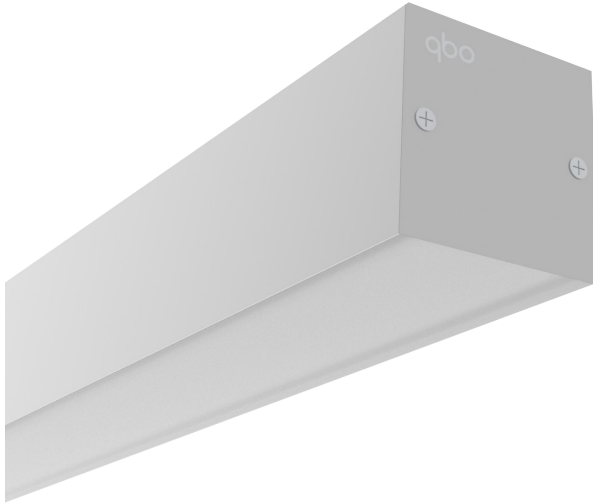

21x21 luminaire suspended

RANGE	PROFILE 21X21 LUMINAIRE
REF.	QBOP21X21SY-
TYPE	SUSPENDED MOUNTING
DIMENSIONS	21x 21x 2000 mm
MATERIAL	ALUMINUM
FINISH	WHITE / ALUMINUM / BLACK
VOLTAGE	220 - 240 V
FREQUENCY	50 / 60 Hz
FEEDER KIT	INCLUDED
DIMMABLE	YES
POWER	38,4 W
POWER FACTOR	0,95
SERVICE LIFE	30.000 h
INSULATION CLASS	CLASS II
IP RATING	IP20
LIGHTING DISTRIBUTION	DIRECT
COLOR TEMPERATURE	2700 / 3000 / 4000 K
CRI	80
LIGHTING FLUX	3800 / 3900 / 4100 lm
LUMINOUS EFFICACY	99 / 101,6 / 106,8 lm/W

CODE	DESCRIPTION
QBOP21X21SY2780D200000	PROFILE 21X21 suspended 38,4 W 2700K Ra80 3800lm IP20 dali 2000lm white
QBOP21X21SY3080D200000	PROFILE 21X21 suspended 38,4 W 3000K Ra80 3900lm IP20 dali 2000lm white
QBOP21X21SY4080D200000	PROFILE 21X21 suspended 38,4 W 4000K Ra80 4100lm IP20 dali 2000lm white
QBOP21X21SY2780D200001	PROFILE 21X21 suspended 38,4 W 2700K Ra80 3800lm IP20 dali 2000lm aluminum
QBOP21X21SY3080D200001	PROFILE 21X21 suspended 38,4 W 3000K Ra80 3900lm IP20 dali 2000lm aluminum
QBOP21X21SY4080D200001	PROFILE 21X21 suspended 38,4 W 4000K Ra80 4100lm IP20 dali 2000lm aluminum
QBOP21X21SY2780D200009	PROFILE 21X21 suspended 38,4 W 2700K Ra80 3800lm IP20 dali 2000lm black
QBOP21X21SY3080D200009	PROFILE 21X21 suspended 38,4 W 3000K Ra80 3900lm IP20 dali 2000lm black
QBOP21X21SY4080D200009	PROFILE 21X21 suspended 38,4 W 4000K Ra80 4100lm IP20 dali 2000lm black