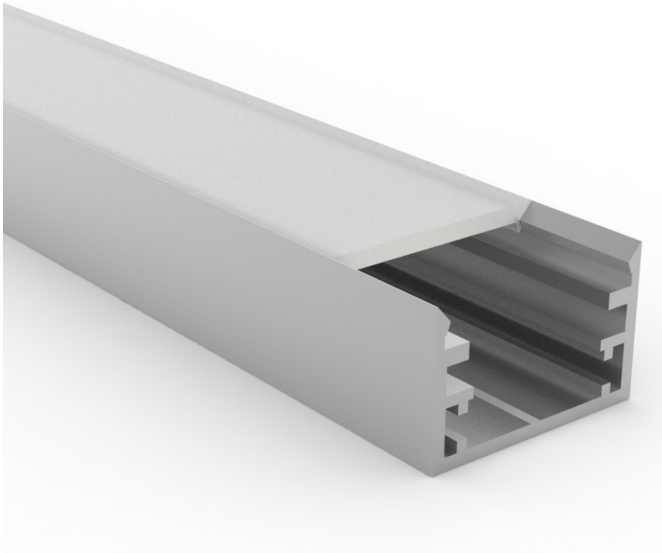

profile 21x13

RANGE	PROFILE 21X13
REF.	QBOP21X-
TYPE	SURFACE PROFILE
DIMENSIONS	21 x 13 x 3000 mm
WEIGHT	0,473 kg
MATERIAL	ALUMINIUM
ALLOY	6063
RESISTANCE	T5
ANODIZE	20µm
FINISH	ALUMINIUM

*Diferentes acabados y opciones de protección IP disponibles bajo pedido
Other finishes and IP ratings available on request

*Compatible con todas las potencias y medidas de tiras de LED qbo Flexy
Compatible with all power and measures of qbo Flexy LED strips

CODE	DESCRIPTION
QBOP21X13S	PROFILE 21x13 surface 3000mm
QBOP21X21DSE	PROFILE 21x21 diffuser surface/recessed 3000mm
QBOP21X13TS	PROFILE 21x13 end caps surface (2 units)

QBOP21X21DSE

QBOP21X13TS

profile 21x13^{acc}

CODE	DESCRIPTION
QBOP03UL	PROFILE 03 4x1mm linear union (2 units)
QBOP03UAE	PROFILE 03 4x1mm angular union (2 units)
QBOP03UAP	PROFILE 03 4x1mm angular union flat (2 units)