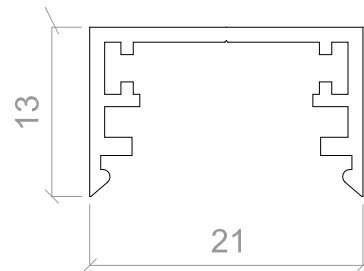

profile 21x13

RANGE	PROFILE 21X13
REF.	QBOP21X-
TYPE	SURFACE PROFILE
DIMENSIONS	21 x 13 x 3000 mm
WEIGHT	0,473 kg
MATERIAL	ALUMINIUM
ALLOY	6063
RESISTANCE	T5
ANODIZE	20µm
FINISH	ALUMINIUM

*Diferentes acabados y opciones de protección IP disponibles bajo pedido
Other finishes and IP ratings available on request

*Compatible con todas las potencias y medidas de tiras de LED qbo Flexy
Compatible with all power and measures of qbo Flexy LED strips

CODE	DESCRIPTION
QBOP21X13S	PROFILE 21x13 surface 3000mm
QBOP21X21DSE	PROFILE 21x21 diffuser surface/recessed 3000mm
QBOP21X13TS	PROFILE 21x13 end caps surface (2 units)

QBOP21X21DSE

QBOP21X13TS

profile 21x13^{acc}

CODE	DESCRIPTION
QBOP03UL	PROFILE 03 4x1mm linear union (2 units)
QBOP03UAE	PROFILE 03 4x1mm angular union (2 units)
QBOP03UAP	PROFILE 03 4x1mm angular union flat (2 units)