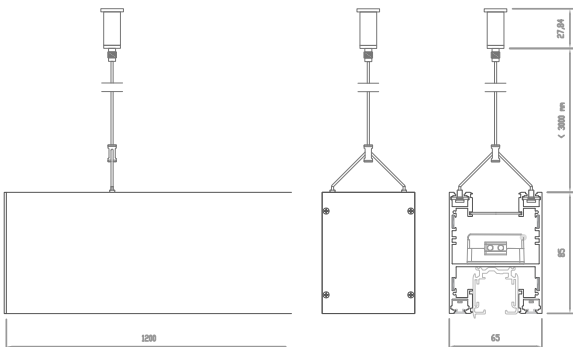

p2+1 pro luminaire

RANGE	PROFILE 2+1 PRO LUMINAIRE
REF.	QBOP2+1PROY-
TYPE	SUSPENDED MOUNTING
DIMENSIONS	65 x 85 x 1200 mm
MATERIAL	ALUMINUM
FINISHED	WHITE / ALUMINUM / BLACK
VOLTAGE	100 - 277 V
FREQUENCY	50 / 60 Hz
FEEDER KIT	INCLUDED
DIMMABLE	NO
POWER	TRACK: 3000 W / LED STRIPS: 31,2 W
SERVICE LIFE	30.000 h
IP RATING	IP20
LIGHTING DISTRIBUTION	DIRECT
COLOR TEMPERATURE	2700 / 3000 / 4000 K
CRI	95
LIGHTING FLUX	DIRECT LED STRIP: 2635 / 2760 / 2875 lm

COLOR TEMPERATURE (K)	LIGHTING FLUX (lm)	LUMINOUS EFFICACY (lm/W)
2700	2635	84,6
3000	2760	88,5
4000	2875	92,3

CODE	DESCRIPTION
QBOP2+1PROYTD2795120000	PROFILE 2+1 PRO suspended T: 3000W L: 31,2W 2700K Ra95 2635lm IP20 1200mm white
QBOP2+1PROYTD3095120000	PROFILE 2+1 PRO suspended T: 3000W L: 31,2W 3000K Ra95 2760lm IP20 1200mm white
QBOP2+1PROYTD4095120000	PROFILE 2+1 PRO suspended T: 3000W L: 31,2W 4000K Ra95 2875lm IP20 1200mm white
QBOP2+1PROYTD2795120001	PROFILE 2+1 PRO suspended T: 3000W L: 31,2W 2700K Ra95 2635lm IP20 1200mm aluminum
QBOP2+1PROYTD3095120001	PROFILE 2+1 PRO suspended T: 3000W L: 31,2W 3000K Ra95 2760lm IP20 1200mm aluminum
QBOP2+1PROYTD4095120001	PROFILE 2+1 PRO suspended T: 3000W L: 31,2W 4000K Ra95 2875lm IP20 1200mm aluminum
QBOP2+1PROYTD2795120009	PROFILE 2+1 PRO suspended T: 3000W L: 31,2W 2700K Ra95 2635lm IP20 1200mm black
QBOP2+1PROYTD3095120009	PROFILE 2+1 PRO suspended T: 3000W L: 31,2W 3000K Ra95 2760lm IP20 1200mm black
QBOP2+1PROYTD4095120009	PROFILE 2+1 PRO suspended T: 3000W L: 31,2W 4000K Ra95 2875lm IP20 1200mm black