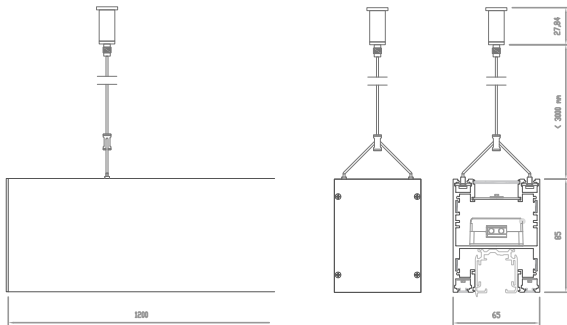

p2+1 pro luminaire

RANGE	PROFILE 2+1 PRO LUMINAIRE
REF.	QBOP2+1PROY-
TYPE	SUSPENDED MOUNTING
DIMENSIONS	65 x 85 x 1200 mm
MATERIAL	ALUMINUM
FINISHED	WHITE / ALUMINUM / BLACK
VOLTAGE	100 - 277 V
FREQUENCY	50 / 60 Hz
FEEDER KIT	INCLUDED
DIMMABLE	NO
POWER	TRACK: 3000 W / LED STRIPS: 54,24 W
SERVICE LIFE	30.000 h
IP RATING	IP20
LIGHTING DISTRIBUTION	DIRECT + INDIRECT
COLOR TEMPERATURE	2700 / 3000 / 4000 K
CRI	>90
LIGHTING FLUX	DIRECT LED STRIP: 2635 / 2760 / 2875 lm INDIRECT LED STRIP: 2035 / 2085 / 2135 lm

RA95 DIRECT

COLOR TEMPERATURE (K)	LIGHTING FLUX (lm)	LUMINOUS EFFICACY (lm/W)
2700	2635	84,6
3000	2760	88,5
4000	2875	92,3

RA90 INDIRECT

COLOR TEMPERATURE (K)	LIGHTING FLUX (lm)	LUMINOUS EFFICACY (lm/W)
2700	2035	88,5
3000	2085	90,6
4000	2135	92,7

CODE	DESCRIPTION
------	-------------

QBOP2+1PROYTID2790120000	PROFILE 2+1 PRO suspended T: 3000W L: 54,24W 2700K Ra95/90 D2635lm I2035lm IP20 1200mm white
QBOP2+1PROYTID3090120000	PROFILE 2+1 PRO suspended T: 3000W L: 54,24W 3000K Ra95/90 D2760lm I2085lm IP20 1200mm white
QBOP2+1PROYTID4090120000	PROFILE 2+1 PRO suspended T: 3000W L: 54,24W 4000K Ra95/90 D2875lm I2135lm IP20 1200mm white
QBOP2+1PROYTID2790120001	PROFILE 2+1 PRO suspended T: 3000W L: 54,24W 2700K Ra95/90 D2635lm I2035lm IP20 1200mm aluminum
QBOP2+1PROYTID3090120001	PROFILE 2+1 PRO suspended T: 3000W L: 54,24W 3000K Ra95/90 D2760lm I2085lm IP20 1200mm aluminum
QBOP2+1PROYTID4090120001	PROFILE 2+1 PRO suspended T: 3000W L: 54,24W 4000K Ra95/90 D2875lm I2135lm IP20 1200mm aluminum
QBOP2+1PROYTID2790120009	PROFILE 2+1 PRO suspended T: 3000W L: 54,24W 2700K Ra95/90 D2635lm I2035lm IP20 1200mm black
QBOP2+1PROYTID3090120009	PROFILE 2+1 PRO suspended T: 3000W L: 54,24W 3000K Ra95/90 D2760lm I2085lm IP20 1200mm black
QBOP2+1PROYTID4090120009	PROFILE 2+1 PRO suspended T: 3000W L: 54,24W 4000K Ra95/90 D2875lm I2135lm IP20 1200mm black