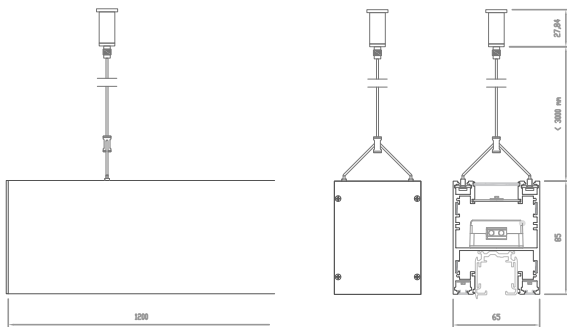

## p2+1 pro luminaire

RANGE	PROFILE 2+1 PRO LUMINAIRE
REF.	QBOP2+1PROY-
TYPE	SUSPENDED MOUNTING
DIMENSIONS	65 x 85 x 1500 mm
MATERIAL	ALUMINUM
FINISHED	WHITE / ALUMINUM / BLACK
VOLTAGE	100 - 270 V
FREQUENCY	50 / 60 Hz
FEEDER KIT	INCLUDED
DIMMABLE	NO
POWER	TRACK: 3000 W / LED STRIPS: 67,8 W
SERVICE LIFE	30.000 h
IP RATING	IP20
LIGHTING DISTRIBUTION	DIRECT + INDIRECT
COLOR TEMPERATURE	2700 / 3000 / 4000 K
CRI	>90
LIGHTING FLUX	DIRECT LED STRIP: 2970lm INDIRECT LED STRIP: 1020lm

### RA95 DIRECT

COLOR TEMPERATURE (K)	LIGHTING FLUX (lm)	LUMINOUS EFFICACY (lm/W)
2700	3295	84,6
3000	3450	88,5
4000	3595	92,3

### RA90 INDIRECT

COLOR TEMPERATURE (K)	LIGHTING FLUX (lm)	LUMINOUS EFFICACY (lm/W)
2700	2545	88,5
3000	2605	90,6
4000	2665	92,7

CODE	DESCRIPTION
QBOP2+1PROYTID2790I50000	PROFILE 2+1 PRO suspended T: 3000W L: 67,8W 2700K Ra90/95 D3295lm I2545lm IP20 1500mm white
QBOP2+1PROYTID3090I50000	PROFILE 2+1 PRO suspended T: 3000W L: 67,8W 3000K Ra90/95 D3450lm I2605lm IP20 1500mm white
QBOP2+1PROYTID4090I50000	PROFILE 2+1 PRO suspended T: 3000W L: 67,8W 4000K Ra90/95 D3595lm I2665lm IP20 1500mm white
QBOP2+1PROYTID2790I50001	PROFILE 2+1 PRO suspended T: 3000W L: 67,8W 2700K Ra90/95 D3295lm I2545lm IP20 1500mm aluminum
QBOP2+1PROYTID3090I50001	PROFILE 2+1 PRO suspended T: 3000W L: 67,8W 3000K Ra90/95 D3450lm I2605lm IP20 1500mm aluminum
QBOP2+1PROYTID4090I50001	PROFILE 2+1 PRO suspended T: 3000W L: 67,8W 4000K Ra90/95 D3595lm I2665lm IP20 1500mm aluminum
QBOP2+1PROYTID2790I50009	PROFILE 2+1 PRO suspended T: 3000W L: 67,8W 2700K Ra90/95 D3295lm I2545lm IP20 1500mm black
QBOP2+1PROYTID3090I50009	PROFILE 2+1 PRO suspended T: 3000W L: 67,8W 3000K Ra90/95 D3450lm I2605lm IP20 1500mm black
QBOP2+1PROYTID4090I50009	PROFILE 2+1 PRO suspended T: 3000W L: 67,8W 4000K Ra90/95 D3595lm I2665lm IP20 1500mm black