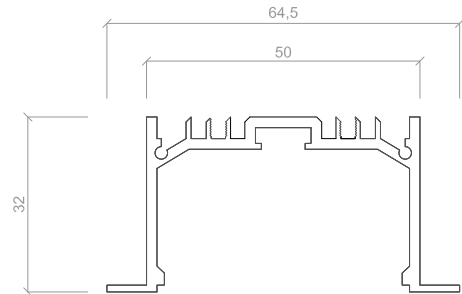

profile gt3

RANGE	PROFILE GT3
REF.	QBOPGT3-
TYPE	SURFACE, RECESSED OR SUSPENDED PROFILE
DIMENSIONS	65 x 32 x 3000 mm
WEIGHT	3,132 kg
MATERIAL	ALUMINIUM
ALLOY	6063
RESISTANCE	T5
ANODIZE	20µm
FINISH	ALUMINIUM

CODE	DESCRIPTION
QBOPGT3	PROFILE GT3 32x65 3000mm
QBOPGT3DE	PROFILE GT3 diffuser frosted recessed 3000mm
QBOPGT3P	PROFILE GT3 32x65 plate 3000mm
QBOPGT3C	PROFILE GT3 end cap (2 units)
QBOPGT3F	PROFILE GT3 fixing clip
QBOPGT3G	PROFILE GT3 spring recessed
QBOKITSUSPENSIONCH	PROFILE kit suspension 3m

profile gt3^{acc}

CODE	DESCRIPTION
QBOPGT3DS	PROFILE GT3 diffuser frosted surface 3000mm
QBOP05UL	PROFILE 05 10x3mm linear union (1 unit)
QBOP05UAP	PROFILE 05 10x3mm angular union flat (1 unit)