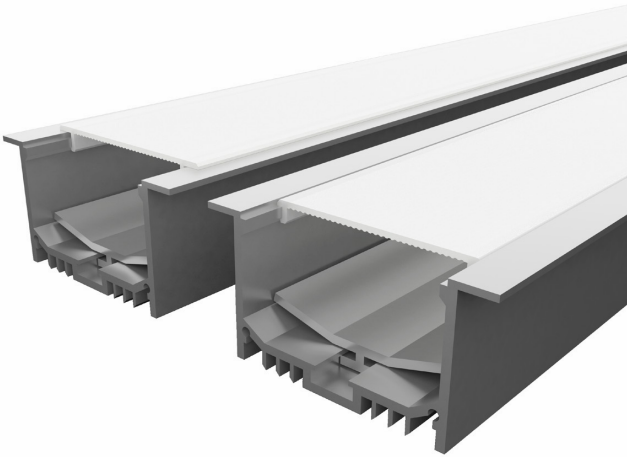

profile gt3

RANGE	PROFILE GT3
REF.	QBOPGT3-
TYPE	SURFACE, RECESSED OR SUSPENDED PROFILE
DIMENSIONS	65 x 32 x 3000 mm
WEIGHT	3,132 kg
MATERIAL	ALUMINIUM
ALLOY	6063
RESISTANCE	T5
ANODIZE	20µm
FINISH	ALUMINIUM

*Diferentes acabados y opciones de protección IP disponibles bajo pedido
Other finishes and IP ratings available on request

*Compatible con todas las potencias y medidas de tiras de LED qbo Flexy
Compatible with all power and measures of qbo Flexy LED strips

CODE	DESCRIPTION
QBOPGT3	PROFILE GT3 32x65 3000mm
QBOPGT3DE	PROFILE GT3 diffuser frosted recessed 3000mm
QBOPGT3P	PROFILE GT3 32x65 plate 3000mm
QBOPGT3C	PROFILE GT3 end cap (2 units)
QBOPGT3F	PROFILE GT3 fixing clip
QBOPGT3G	PROFILE GT3 spring recessed
QBOKITSUSPENSIONCH	PROFILE kit suspension 3m

profile gt3^{acc}

CODE	DESCRIPTION
QBOPGT3DS	PROFILE GT3 diffuser frosted surface 3000mm
QBOP05UL	PROFILE 05 10x3mm linear union (1 unit)
QBOP05UAP	PROFILE 05 10x3mm angular union flat (1 unit)