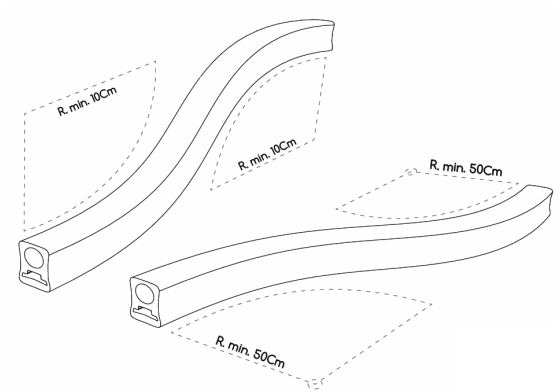

snake round

RANGE	QBO SNAKE
REF.	SNAKERO15-
TYPE	COVERED LEDSTRIP
DIMENSIONS	13 x 13 x 5000 mm
CUT UNIT	50 mm
MINIMUM BENDING DIAMETRE	100 mm / 500 mm
MAXIMUM RUN LENGTH	5000 mm
MAXIMUM CABLE LENGTH	1000 mm
WEIGHT	0,135 Kg
FINISH	WHITE
VOLTAGE	24V
FEEDER KIT	NOT INCLUDED
DIMMABLE	YES
POWER	15 W/m
SERVICE LIFE	50.000 Hrs
IP RATING	IP67
OPERATING TEMPERATURE	-20 to +50 °C
LIGHTNING DISTRIBUTION	DIRECT/INDIRECT
COLOR TEMPERATURE	2700K / 3000K
CRI	80
UGR	22
MACADAM ELLIPSE	5
LIGHTING FLUX	920 lm/m / 950 lm/m
LPM	240 leds/m
OPENING DEGREES	140°
WARRANTY	3 YEARS

CODE	DESCRIPTION
SNAKERO1527580	SNAKE ROUND with Flexy Ledstrip 15W/m 2700K 5m RA80 IP67
SNAKERO1530580	SNAKE ROUND with Flexy Ledstrip 15W/m 3000K 1m RA80 IP67

* PERCEPCIÓN VISUAL DE LA PÉRDIDA DEL FLUJO LUMÍNICO CUANDO LA CAÍDA TENSIÓN ES SUPERIOR AL 3%.

* VISUAL PERCEPTION OF THE LOSS OF THE LUMINOUS FLOW WHEN THE VOLTAGE TENSION IS HIGHER THAN 3%.

snake acc

CODE	DESCRIPTION
QBOP18X8X5	SNAKE mounting channel 50mm
QBOP18X8X100	SNAKE mounting channel 1000mm
SNAKESQC	SNAKE SQ end cap
QBOP06F0	MULTIPLE FIXING CLIP 0°
QBOP06F45	MULTIPLE FIXING CLIP 45°