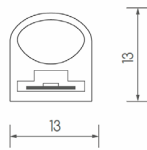

snake round

RANGE	QBO SNAKE
REF.	SNAKERO15-
TYPE	COVERED LEDSTRIP
DIMENSIONS	13 x 13 x 5000 mm
CUT UNIT	50 mm
MINIMUM BENDING DIAMETRE	100 mm / 500 mm
MAXIMUM RUN LENGTH	5000 mm
MAXIMUM CABLE LENGTH	1000 mm
WEIGHT	0,135 Kg
FINISH	WHITE
VOLTAGE	24V
FEEDER KIT	NOT INCLUDED
DIMMABLE	YES
POWER	15 W/m
SERVICE LIFE	50.000 Hrs
IP RATING	IP67
OPERATING TEMPERATURE	-20 to +50 °C
LIGHTNING DISTRIBUTION	DIRECT/INDIRECT
COLOR TEMPERATURE	2700K / 3000K
CRI	80
UGR	22
MACADAM ELLIPSE	5
LIGHTING FLUX	920 lm/m / 950 lm/m
LPM	240 leds/m
OPENING DEGREES	140°
WARRANTY	3 YEARS

* VISUAL PERCEPTION OF THE LOSS OF THE LUMINOUS FLOW WHEN THE VOLTAGE TENSION IS HIGHER THAN 3%.

snake acc

CODE	DESCRIPTION
QBOP18X8X5	SNAKE mounting channel 50mm
QBOP18X8X100	SNAKE mounting channel 1000mm
SNAKESQC	SNAKE SQ end cap
QBOP06F0	MULTIPLE FIXING CLIP 0°
QBOP06F45	MULTIPLE FIXING CLIP 45°