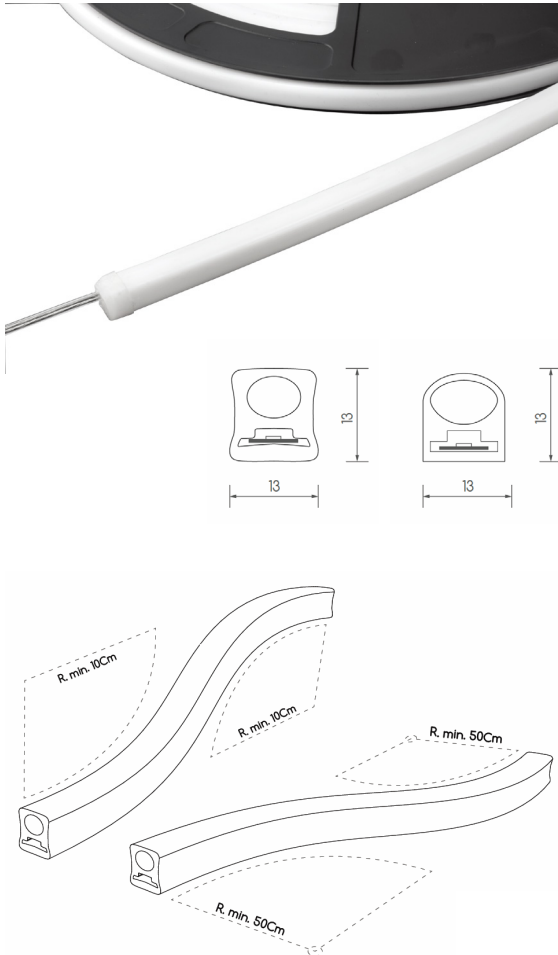

snake^{rgb}

RANGE	QBO SNAKE
REF.	SNAKERO15-
TYPE	COVERED LEDSTRIP
DIMENSIONS	13 x 13 x 5000 mm
CUT UNIT	50 mm
MINIMUM BENDING DIAMETRE	100 mm / 500 mm
MAXIMUM RUN LENGTH	5000 mm
MAXIMUM CABLE LENGTH	1000 mm
WEIGHT	0,135 Kg
FINISH	WHITE
VOLTAGE	24V
FEEDER KIT	NOT INCLUDED
DIMMABLE	YES
POWER	15 W/m
SERVICE LIFE	50.000 Hrs
IP RATING	IP67
OPERATING TEMPERATURE	-20 to +50 °C
LIGHTNING DISTRIBUTION	DIRECT/INDIRECT
COLOR TEMPERATURE	RBG
CRI	80
UGR	22
MACADAM ELLIPSE	5
LPM	70 leds/m
OPENING DEGREES	140°
WARRANTY	3 YEARS

CODE	DESCRIPTION
SNAKESQ15RGB180	SNAKE SQUARE with Flexy Ledstrip 15W/m RGB 5m IP67
SNAKERO15RGB180	SNAKE ROUND with Flexy Ledstrip 15W/m RGB 5m IP67

* PERCEPCIÓN VISUAL DE LA PÉRDIDA DEL FLUJO LUMÍNICO CUANDO LA CAÍDA TENSIÓN ES SUPERIOR AL 3%.

* VISUAL PERCEPTION OF THE LOSS OF THE LUMINOUS FLOW WHEN THE VOLTAGE TENSION IS HIGHER THAN 3%.

snake^{acc}

CODE	DESCRIPTION
QBOP18X8X5	SNAKE mounting channel 50mm
QBOP18X8X100	SNAKE mounting channel 1000mm
SNAKESQC	SNAKE SQ end cap
QBOP06F0	MULTIPLE FIXING CLIP 0°
QBOP06F45	MULTIPLE FIXING CLIP 45°