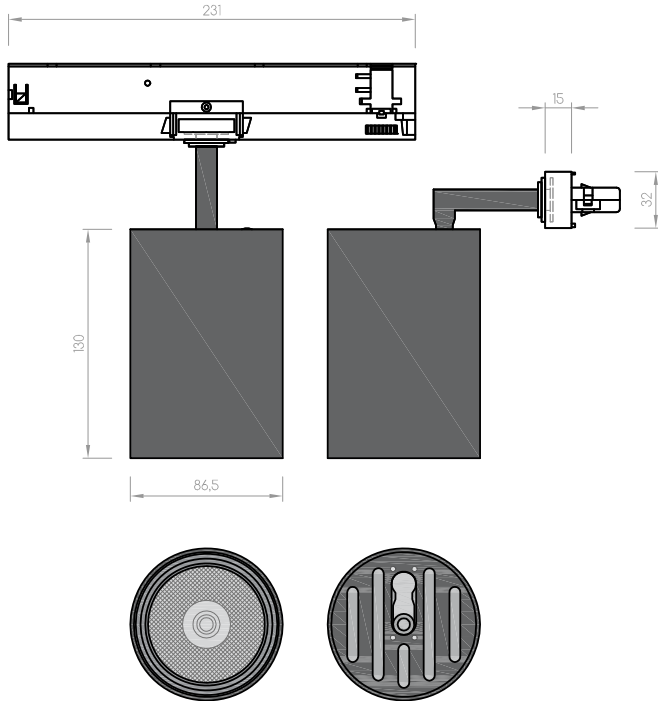

## TimyLed Small

RANGE	QBO TIMYLED
REF.	QBOTIMYS-
TYPE	RAIL LED PROJECTOR
DIMENSIONS	H130 x Ø86,5 mm
MATERIAL	ALUMINUM
FINISH	BLACK RAL 9005
VOLTAGE	220 - 240 V
FREQUENCY	50 / 60 Hz
FEEDER KIT	700 mA
DIMMABLE	YES
POWER	25 W
POWER FACTOR	0,9
SERVICE LIFE	> 35.000 HRS
WARRANTY	5 YEARS
INSULATION CLASS	CLASS II
IP RATING	IP20
LIGHTING DISTRIBUTION	DIRECT
COLOR TEMPERATURE	2700 / 3000 / 4000 K
CRI	80
MACADAM ELLIPSE	3
LIGHTING FLUX	3361 / 3448 / 3594 lm
LUMINOUS EFFICACY	134,4 / 137,9 / 143,8 lm/w
OPENING DEGREES	10° / 24° / 36°
TILTING VERTICAL AXIS	90°
ROTATION HORIZONTAL AXIS	350°

CODE	DESCRIPTION
TIMYS27108009D	TIMY LED SMALL 25W 2700K 10° Ra80 3361lm black dali
TIMYS27248009D	TIMY LED SMALL 25W 2700K 24° Ra80 3361lm black dali
TIMYS27368009D	TIMY LED SMALL 25W 2700K 36° Ra80 3361lm black dali
TIMYS30108009D	TIMY LED SMALL 25W 3000K 10° Ra80 3448lm black dali
TIMYS30248009D	TIMY LED SMALL 25W 3000K 24° Ra80 3448lm black dali
TIMYS30368009D	TIMY LED SMALL 25W 3000K 36° Ra80 3448lm black dali
TIMYS40108009D	TIMY LED SMALL 25W 4000K 10° Ra80 3594lm black dali
TIMYS40248009D	TIMY LED SMALL 25W 4000K 24° Ra80 3594lm black dali
TIMYS40368009D	TIMY LED SMALL 25W 4000K 36° Ra80 3594lm black dali