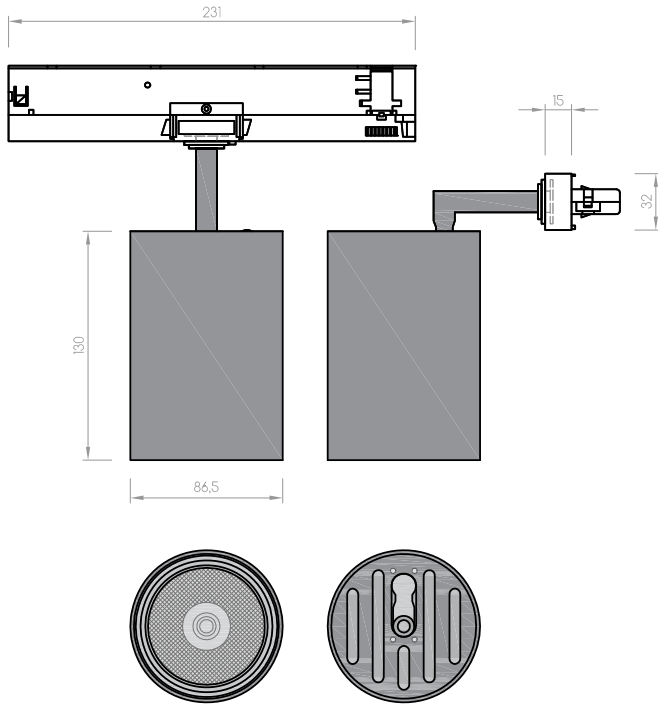

## TimyLed Small

RANGE	QBO TIMYLED
REF.	QBOTIMYS-
TYPE	RAIL LED PROJECTOR
DIMENSIONS	H130 x Ø86,5 mm
MATERIAL	ALUMINUM
FINISH	GREY RAL 7006
VOLTAGE	220 - 240 V
FREQUENCY	50 / 60 Hz
FEEDER KIT	700 mA
DIMMABLE	YES
POWER	25 W
POWER FACTOR	0,9
SERVICE LIFE	> 35.000 HRS
WARRANTY	5 YEARS
INSULATION CLASS	CLASS II
IP RATING	IP20
LIGHTING DISTRIBUTION	DIRECT
COLOR TEMPERATURE	2700 / 3000 / 4000 K
CRI	80
MACADAM ELLIPSE	3
LIGHTING FLUX	3361 / 3448 / 3594 lm
LUMINOUS EFFICACY	134,4 / 137,9 / 143,8 lm/w
OPENING DEGREES	10° / 24° / 36°
TILTING VERTICAL AXIS	90°
ROTATION HORIZONTAL AXIS	350°

CODE	DESCRIPTION
TIMYS27108003D	TIMY LED SMALL 25W 2700K 10° Ra80 3361lm grey dali
TIMYS27248003D	TIMY LED SMALL 25W 2700K 24° Ra80 3361lm grey dali
TIMYS27368003D	TIMY LED SMALL 25W 2700K 36° Ra80 3361lm grey dali
TIMYS30108003D	TIMY LED SMALL 25W 3000K 10° Ra80 3448lm grey dali
TIMYS30248003D	TIMY LED SMALL 25W 3000K 24° Ra80 3448lm grey dali
TIMYS30368003D	TIMY LED SMALL 25W 3000K 36° Ra80 3448lm grey dali
TIMYS0108003D	TIMY LED SMALL 25W 4000K 10° Ra80 3594lm grey dali
TIMYS40248003D	TIMY LED SMALL 25W 4000K 24° Ra80 3594lm grey dali
TIMYS40368003D	TIMY LED SMALL 25W 4000K 36° Ra80 3594lm grey dali