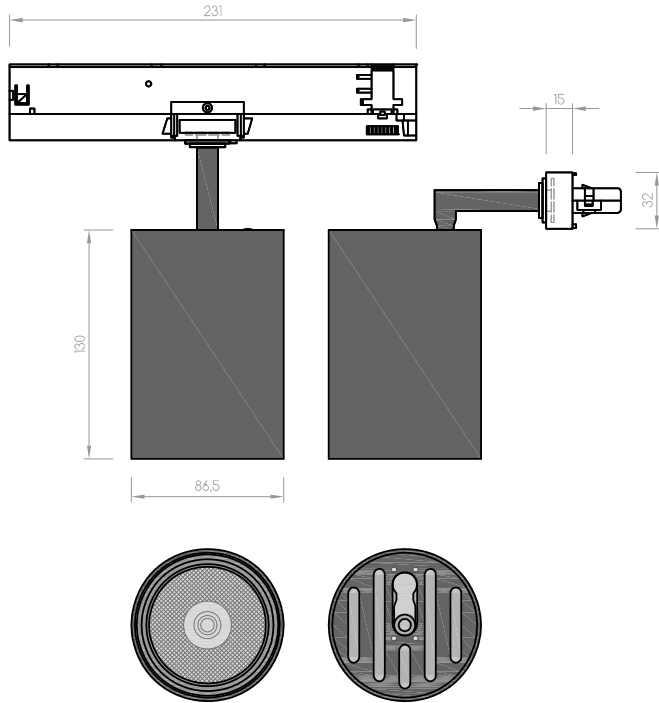

TimyLed Small

RANGE	QBO TIMYLED
REF.	QBOTIMYS-
TYPE	RAIL LED PROJECTOR
DIMENSIONS	H130 x Ø86,5 mm
MATERIAL	ALUMINUM
FINISH	BLACK RAL 9005
VOLTAGE	220 - 240 V
FREQUENCY	50 / 60 Hz
FEEDER KIT	700 mA
DIMMABLE	NO
POWER	25 W
POWER FACTOR	0,9
SERVICE LIFE	> 35.000 HRS
WARRANTY	5 YEARS
INSULATION CLASS	CLASS II
IP RATING	IP20
LIGHTING DISTRIBUTION	DIRECT
COLOR TEMPERATURE	2700 / 3000 / 4000 K
CRI	90
MACADAM ELLIPSE	3
LIGHTING FLUX	2849 / 2920 / 3131 lm
LUMINOUS EFFICACY	114 / 117,8 / 125,2 lm/w
OPENING DEGREES	10° / 24° / 36°
TILTING VERTICAL AXIS	90°
ROTATION HORIZONTAL AXIS	350°

CODE	DESCRIPTION
TIMYS27109009	TIMY LED SMALL 25W 2700K 10° Ra90 2849lm black
TIMYS27249009	TIMY LED SMALL 25W 2700K 24° Ra90 2849lm black
TIMYS27369009	TIMY LED SMALL 25W 2700K 36° Ra90 2849lm black
TIMYS30109009	TIMY LED SMALL 25W 3000K 10° Ra90 2920lm black
TIMYS30249009	TIMY LED SMALL 25W 3000K 24° Ra90 2920lm black
TIMYS30369009	TIMY LED SMALL 25W 3000K 36° Ra90 2920lm black
TIMYS40109009	TIMY LED SMALL 25W 4000K 10° Ra90 3131lm black
TIMYS40249009	TIMY LED SMALL 25W 4000K 24° Ra90 3131lm black
TIMYS40369009	TIMY LED SMALL 25W 4000K 36° Ra90 3131lm black