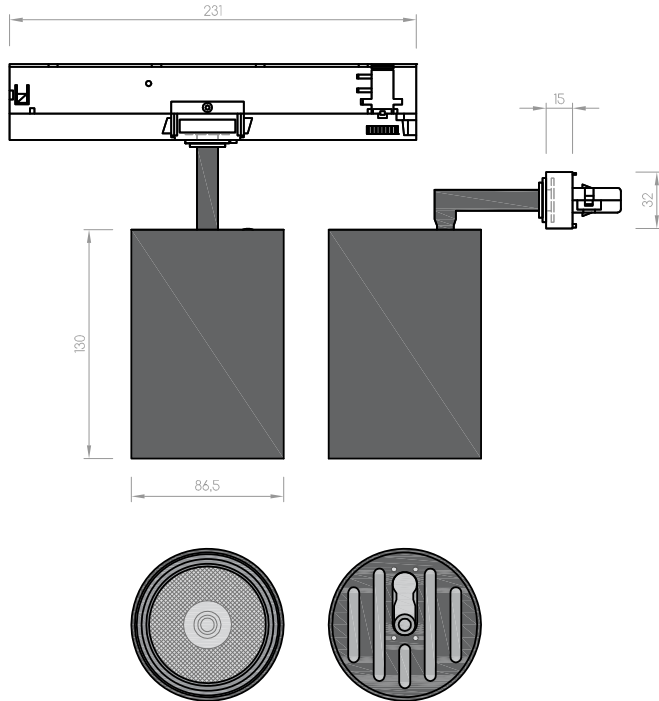

TimyLed Small

RANGE	QBO TIMYLED
REF.	QBOTIMYS-
TYPE	RAIL LED PROJECTOR
DIMENSIONS	H130 x Ø86,5 mm
MATERIAL	ALUMINUM
FINISH	BLACK RAL 9005
VOLTAGE	220 - 240 V
FREQUENCY	50 / 60 Hz
FEEDER KIT	700 mA
DIMMABLE	YES
POWER	25 W
POWER FACTOR	0,9
SERVICE LIFE	> 35.000 HRS
WARRANTY	5 YEARS
INSULATION CLASS	CLASS II
IP RATING	IP20
LIGHTING DISTRIBUTION	DIRECT
COLOR TEMPERATURE	2700 / 3000 / 4000 K
CRI	90
MACADAM ELLIPSE	3
LIGHTING FLUX	2849 / 2920 / 3131 lm
LUMINOUS EFFICACY	114 / 117,8 / 125,2 lm/w
OPENING DEGREES	10° / 24° / 36°
TILTING VERTICAL AXIS	90°
ROTATION HORIZONTAL AXIS	350°

CODE	DESCRIPTION
TIMYS27109009D	TIMY LED SMALL 25W 2700K 10° Ra90 2849lm black dali
TIMYS27249009D	TIMY LED SMALL 25W 2700K 24° Ra90 2849lm black dali
TIMYS27369009D	TIMY LED SMALL 25W 2700K 36° Ra90 2849lm black dali
TIMYS30109009D	TIMY LED SMALL 25W 3000K 10° Ra90 2920lm black dali
TIMYS30249009D	TIMY LED SMALL 25W 3000K 24° Ra90 2920lm black dali
TIMYS30369009D	TIMY LED SMALL 25W 3000K 36° Ra90 2920lm black dali
TIMYS40109009D	TIMY LED SMALL 25W 4000K 10° Ra90 3131lm black dali
TIMYS40249009D	TIMY LED SMALL 25W 4000K 24° Ra90 3131lm black dali
TIMYS40369009D	TIMY LED SMALL 25W 4000K 36° Ra90 3131lm black dali