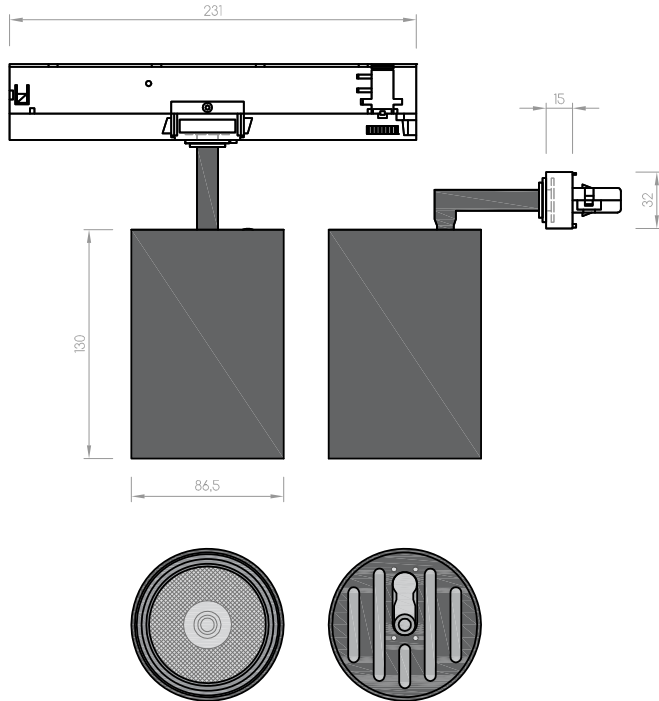

TimyLed Small

RANGE	QBO TIMYLED
REF.	QBOTIMYS-
TYPE	RAIL LED PROJECTOR
DIMENSIONS	H130 x Ø86,5 mm
MATERIAL	ALUMINUM
FINISH	BLACK RAL 9005
VOLTAGE	220 - 240 V
FREQUENCY	50 / 60 Hz
FEEDER KIT	700 mA
DIMMABLE	YES
POWER	25 W
POWER FACTOR	0,9
SERVICE LIFE	> 35.000 HRS
WARRANTY	5 YEARS
INSULATION CLASS	CLASS II
IP RATING	IP20
LIGHTING DISTRIBUTION	DIRECT
COLOR TEMPERATURE	3250 K
CRI	95
MACADAM ELLIPSE	3
LIGHTING FLUX	2658 lm
LUMINOUS EFFICACY	106,3 lm/w
OPENING DEGREES	10° / 24° / 36°
TILTING VERTICAL AXIS	90°
ROTATION HORIZONTAL AXIS	350°

CODE	DESCRIPTION
TIMYS32109509D	TIMY LED SMALL 25W 3250K 10° Ra95 2658lm black dali
TIMYS32249509D	TIMY LED SMALL 25W 3250K 24° Ra95 2658lm black dali
TIMYS32369509D	TIMY LED SMALL 25W 3250K 36° Ra95 2658lm black dali