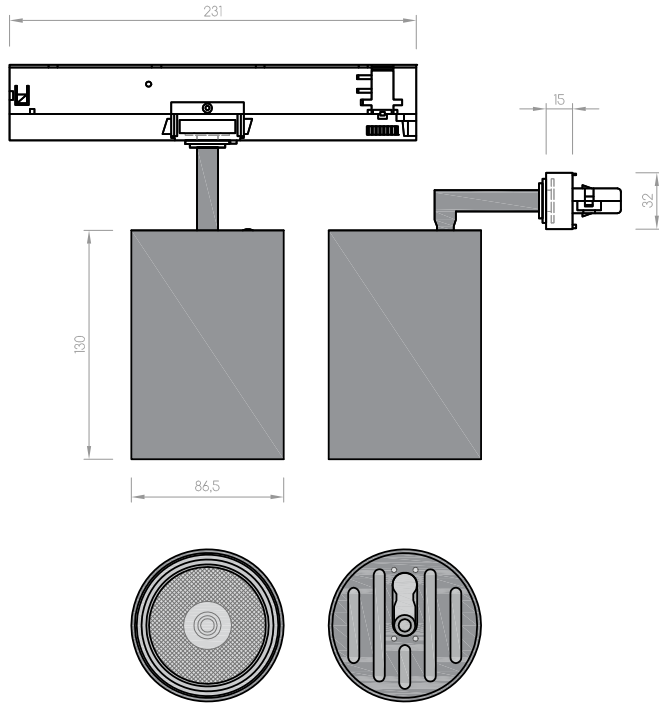

TimyLed Small

RANGE	QBO TIMYLED
REF.	QBOTIMYS-
TYPE	RAIL LED PROJECTOR
DIMENSIONS	H130 x Ø86,5 mm
MATERIAL	ALUMINUM
FINISH	GREY RAL 7006
VOLTAGE	220 - 240 V
FREQUENCY	50 / 60 Hz
FEEDER KIT	700 mA
DIMMABLE	NO
POWER	25 W
POWER FACTOR	0,9
SERVICE LIFE	> 35.000 HRS
WARRANTY	5 YEARS
INSULATION CLASS	CLASS II
IP RATING	IP20
LIGHTING DISTRIBUTION	DIRECT
COLOR TEMPERATURE	3250 K
CRI	95
MACADAM ELLIPSE	3
LIGHTING FLUX	2658 lm
LUMINOUS EFFICACY	106,3 lm/w
OPENING DEGREES	10° / 24° / 36°
TILTING VERTICAL AXIS	90°
ROTATION HORIZONTAL AXIS	350°

CODE	DESCRIPTION
TIMYS32109503	TIMY LED SMALL 25W 3250K 10° Ra95 2658lm grey
TIMYS32249503	TIMY LED SMALL 25W 3250K 24° Ra95 2658lm grey
TIMYS32369503	TIMY LED SMALL 25W 3250K 36° Ra95 2658lm grey