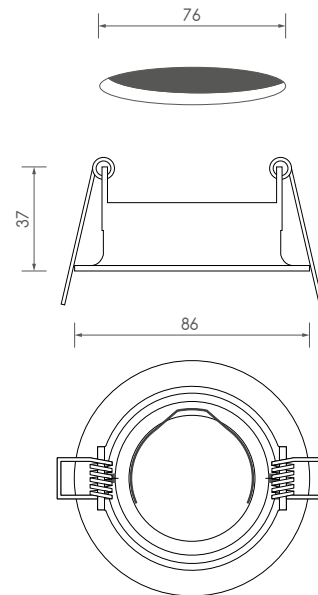

COD.	DESC.
POLO000	POLO DOWNLIGHT RECESSED ORIENTABLE WHITE
POLO009	POLO DOWNLIGHT RECESSED ORIENTABLE BLACK

*Módulo LED no incluido (Ver LED MODULE)
LED module not included. (See LED MODULE).