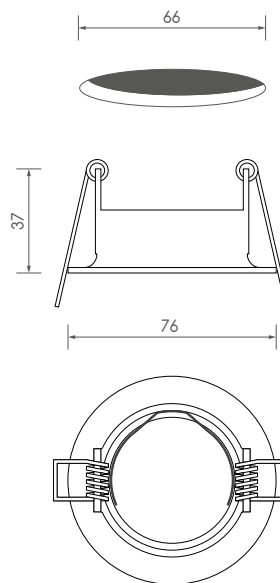

COD.	DESC.
POLO00	POLO DOWNLIGHT RECESSED WHITE
POLO09	POLO DOWNLIGHT RECESSED BLACK

*Módulo LED no incluido (Ver LED MODULE)
LED module not included. (See LED MODULE).