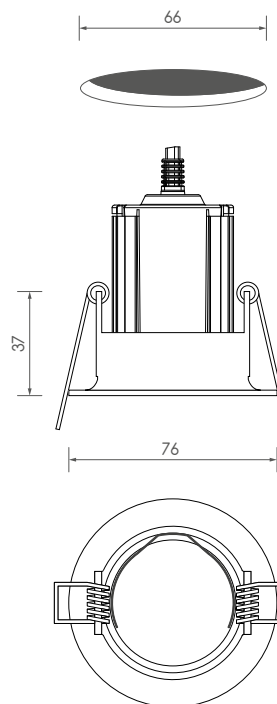

polo IP55 LUMINAIRE

qbo

Luminaria LED IP55. Downlight empotrable fijo. Módulo de LED IP55 incluido. LED MODULE IP44 disponible.

IP55 LED luminaire. Stand recessed downlight. IP55 LED module included. IP44 LED MODULE also available.

12,2W (1170lm)

COD.	DESC.
POLODE1223024900055	POLO DOWNLIGHT RECESSED 12,2W 3000K 24° RA90 IP55 WHITE
POLODE1223024900955	POLO DOWNLIGHT RECESSED 12,2W 3000K 24° RA90 IP55 BLACK

NOT DIMMABLE FEEDER KIT

TR87500572 LC 15W 350mA fixC SR SNC

DIMMABLE FEEDER KIT

TR28000674 LCA 17W 250-700mA one4all SC PRE

TR28001110 I-SELECT 2 PLUG 350MA BL

TR28001168 ACU SC 43x30mm CLIP-ON SR SET e4all SC PRE

8,8W (840lm)

COD.	DESC.
POLODE883024900055	POLO DOWNLIGHT RECESSED 8,8W 3000K 24° RA90 IP55 WHITE
POLODE883024900955	POLO DOWNLIGHT RECESSED 8,8W 3000K 24° RA90 IP55 BLACK

NOT DIMMABLE FEEDER KIT

TR87500580 LC 10W 250mA fixC SR SNC

DIMMABLE FEEDER KIT

TR28000673 LCA 10W 150-400mA one4all SC PRE

TR28001106 I-SELECT 2 PLUG 250MA BL

TR28001168 ACU SC 43x30mm CLIP-ON SR SET e4all SC PRE