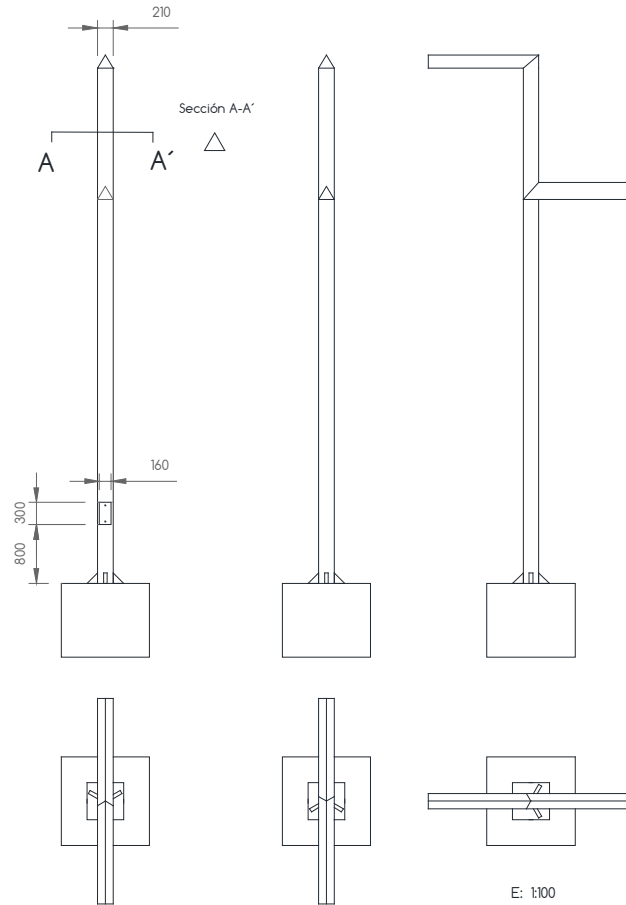

balta 2

Mangado design

RANGE	QBO BALTA
REF.	QBOBALTALED
TYPE	RAIL LED PROJECTOR
DIMENSIONS	7000 x 279 x 71 mm
MATERIAL	ACERO GALVANIZADO
VOLTAGE	240 V
FREQUENCY	60 Hz
FEEDER KIT	2100 mA
DIMMABLE	BAJO PEDIDO
POWER	148,0 W
SERVICE LIFE	> 100.000 HRS
IP RATING	IP67
OPERATING TEMPERATURE	25° C
LAMP HOLDER	YES
LIGHTING DISTRIBUTION	DIRECT
COLOR TEMPERATURE	3000K / 4000K / 5700K
CRI	80
MACADAM ELLIPSE	4
LIGHTING FLUX	16540 lm / 17415 lm / 17525 lm
LUMINOUS EFFICACY	134.5 lm/w / 141.6 lm/w / 142.5 lm/w
OPENING DEGREES	150°
LENS ASIMETRICS	YES

CODE	DESCRIPTION
QBOBALTA2222309001	QBO BALTA2 148W 3000K Ra90 Grey ON/OFF

base^{acc}

CODE	DESCRIPTION
QBOBSA404001	QBO BASE 400x400mm Grey

BASE

e=10 mm