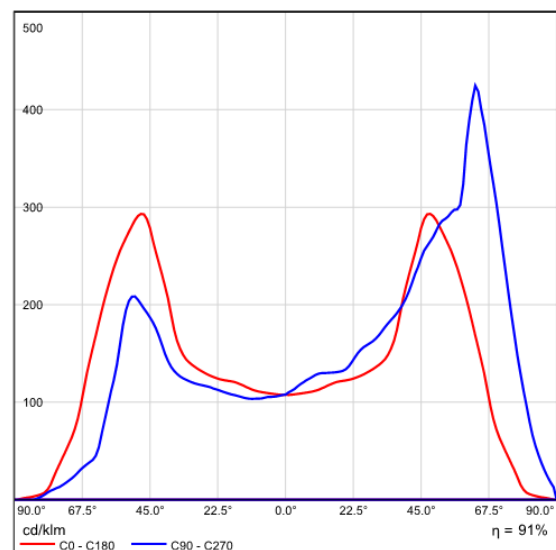

base^{acc}

CODE	DESCRIPTION
QBOBSA404001	QBO BASE 400x400mm Grey