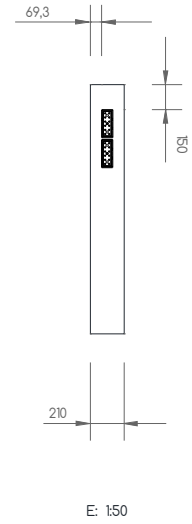

balta 2

Mangado design

RANGE	QBO BALTA
REF.	QBOBALTALED
TYPE	RAIL LED PROJECTOR
DIMENSIONS	7000 x 279 x 71 mm
MATERIAL	ACERO GALVANIZADO
VOLTAGE	240 V
FREQUENCY	60 Hz
FEEDER KIT	2100 mA
DIMMABLE	BAJO PEDIDO
POWER	148,0 W
SERVICE LIFE	> 100.000 HRS
IP RATING	IP67
OPERATING TEMPERATURE	25° C
LAMP HOLDER	YES
LIGHTING DISTRIBUTION	DIRECT
COLOR TEMPERATURE	3000K / 4000K / 5700K
CRI	80
MACADAM ELLIPSE	4
LIGHTING FLUX	16540 lm / 17415 lm / 17525 lm
LUMINOUS EFFICACY	134.5 lm/w / 141.6 lm/w / 142.5 lm/w
OPENING DEGREES	150°
LENS ASIMETRICS	YES

CODE	DESCRIPTION
QBOBALTA2222309001	QBO BALTA2 148W 3000K Ra90 Grey ON/OFF

base^{acc}

CODE	DESCRIPTION
QBOBSA404001	QBO BASE 400x400mm Grey

BASE

e=10 mm