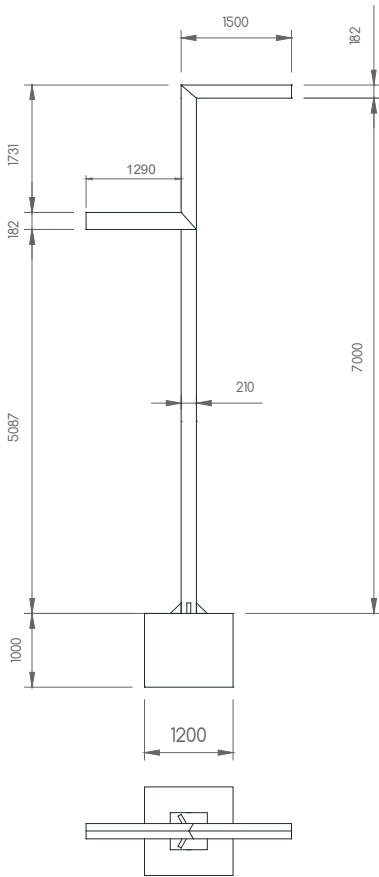

balta 2

Mangado design

RANGE	QBO BALTA
REF.	QBOBALTALED
TYPE	RAIL LED PROJECTOR
DIMENSIONS	7000 x 279 x 71 mm
MATERIAL	ACERO GALVANIZADO
VOLTAGE	240 V
FREQUENCY	60 Hz
FEEDER KIT	2100 mA
DIMMABLE	BAJO PEDIDO
POWER	148,0 W
SERVICE LIFE	> 100.000 HRS
IP RATING	IP67
OPERATING TEMPERATURE	25° C
LAMP HOLDER	YES
LIGHTING DISTRIBUTION	DIRECT
COLOR TEMPERATURE	3000K / 4000K / 5700K
CRI	80
MACADAM ELLIPSE	4
LIGHTING FLUX	16540 lm / 17415 lm / 17525 lm
LUMINOUS EFFICACY	134.5 lm/w / 141.6 lm/w / 142.5 lm/w
OPENING DEGREES	150°
LENS ASIMETRICS	YES

CODE	DESCRIPTION
QBOBALTA2222309001	QBO BALTA2 148W 3000K Ra90 Grey ON/OFF

base^{acc}

CODE	DESCRIPTION
QBOBSA404001	QBO BASE 400x400mm Grey

BASE

e=10 mm