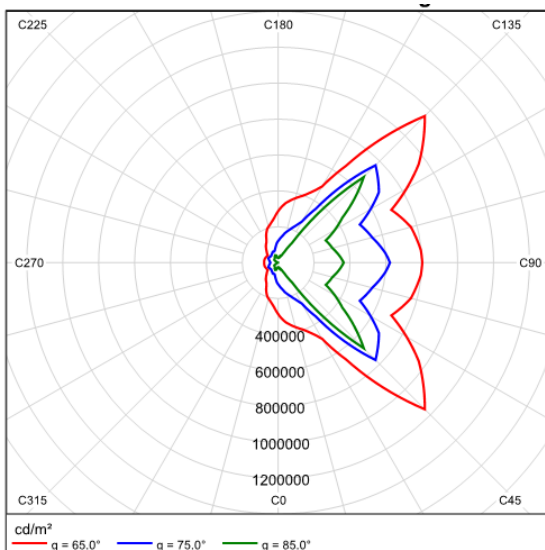

base^{acc}

CODE	DESCRIPTION
QBOBSA404001	QBO BASE 400x400mm Grey