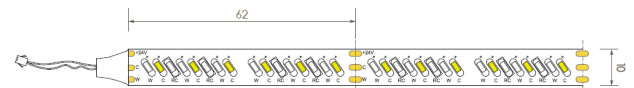

## flexy CCT

RANGE	QBO FLEXY CCT
REF.	15150-
TYPE	LEDSTRIP
DIMENSIONS	10 x 5000 mm
CUT UNIT	62 mm
MINIMUM BENDING DIAMETRE	50 mm
MAXIMUM RUN LENGTH	5000 mm
MAXIMUM CABLE LENGTH (FOR MAX RUN LENGTH)	(ø 0,5 mm) 3000 mm
WEIGHT	- Kg
VOLTAGE	24 V
DIMMABLE	YES
POWER	15 W
SERVICE LIFE	> 50000 HRS
IP RATING	IP20
LIGHTING DISTRIBUTION	DIRECT / INDIRECT
CRI	80
MACADAM ELLIPSE	2
LPM	96 lpm
OPENING DEGREES	140 °
WARRANTY	5 YEARS

\*NEEDS DISSIPATION

COLOR TEMPERATURE (K)	LIGHTING FLUX (lm)	LUMINOUS EFFICACY (lm/W)
2700-6500	-1250	-83,3

CODE	DESCRIPTION
15150CCT580	LEDSTRIP FLEXY CCT 15W/m 2700-6500K 1m Ro8 1250lm/m 96leds/m IP20 24V