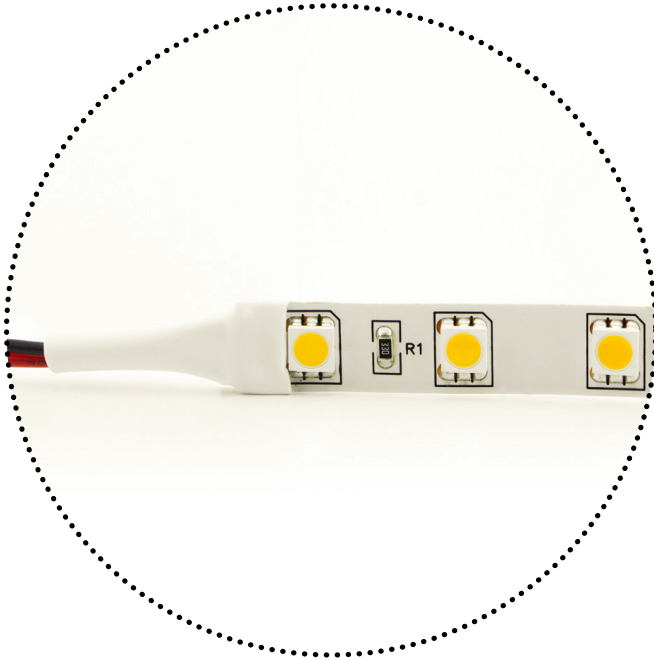

## flexy MEDIUM

RANGE	QBO FLEXY MEDIUM
REF.	04144-
TYPE	LEDSTRIP
DIMENSIONS	10 x 5000 mm
CUT UNIT	100 mm
MINIMUM BENDING DIAMETRE	50 mm
MAXIMUM RUN LENGTH	10000 mm
MAXIMUM CABLE LENGTH (FOR MAX RUN LENGTH)	( $\phi=0,5$ mm) 3000 mm
GAP BETWEEN LEDS	12 mm
WEIGHT	0,135 Kg
VOLTAGE	24 V
DIMMABLE	YES
POWER	14,4 W
SERVICE LIFE	> 50000 HRS
IP RATING	IP20
LIGHTING DISTRIBUTION	DIRECT / INDIRECT
CRI	80
MACADAM ELLIPSE	2
LPM	60 lpm
OPENING DEGREES	120 °
WARRANTY	5 YEARS

\*NEEDS DISSIPATION

COLOR TEMPERATURE (K)	LIGHTING FLUX (lm)	LUMINOUS EFFICACY (lm/W)
2200	1080	75
2700	1130	78,5
3000	1180	81,9
4000	1210	84
6500	1200	83,3

CODE	DESCRIPTION
0414422580	LEDSTRIP FLEXY Medium 14,4W/m 2200K 5m Ra80 1080lm/m 60leds/m IP20 24V
0414427580	LEDSTRIP FLEXY Medium 14,4W/m 2700K 5m Ra80 1130lm/m 60leds/m IP20 24V
0414430580	LEDSTRIP FLEXY Medium 14,4W/m 3000K 5m Ra80 1180lm/m 60leds/m IP20 24V
0414440580	LEDSTRIP FLEXY Medium 14,4W/m 4000K 5m Ra80 1210lm/m 60leds/m IP20 24V
0414465580	LEDSTRIP FLEXY Medium 14,4W/m 6500K 5m Ra80 1200lm/m 60leds/m IP20 24V