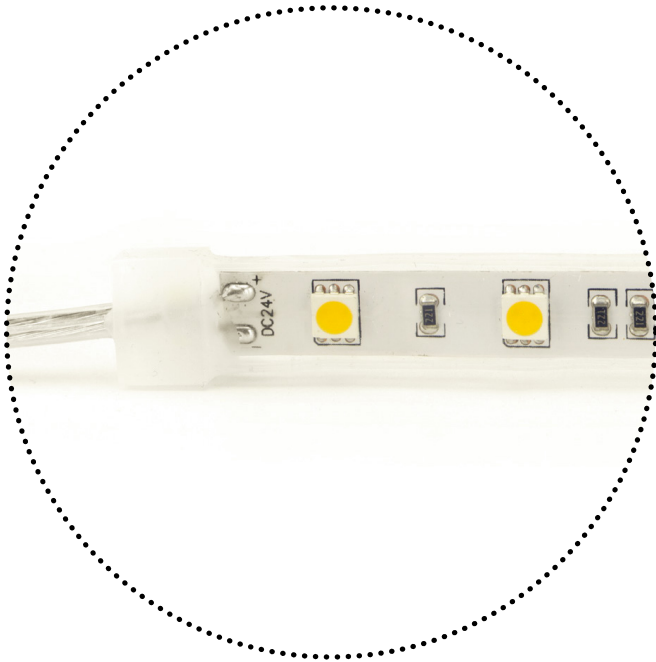

flexy MEDIUM IP

RANGE	QBO FLEXY MEDIUM
REF.	04144-
TYPE	LEDSTRIP
DIMENSIONS	13 x 5000 mm
CUT UNIT	100 mm
MINIMUM BENDING DIAMETRE	50 mm
MAXIMUM RUN LENGTH	10000 mm
MAXIMUM CABLE LENGTH (FOR MAX RUN LENGTH)	($\phi=0,5$ mm) 3000 mm
GAP BETWEEN LEDS	12 mm
WEIGHT	0,290 Kg
VOLTAGE	24 V
DIMMABLE	YES
POWER	14,4 W
SERVICE LIFE	> 50000 HRS
IP RATING	IP67
LIGHTING DISTRIBUTION	DIRECT / INDIRECT
CRI	80
MACADAM ELLIPSE	5
LPM	60 lpm
OPENING DEGREES	120 °
WARRANTY	5 YEARS

*DOES NOT NEED DISSIPATION

COLOR TEMPERATURE (K)	LIGHTING FLUX (lm)	LUMINOUS EFFICACY (lm/W)
2200	1020	70,8
2700	1070	74,3
3000	1120	77,8
4000	1150	79,9
6500	1140	79,2

CODE	DESCRIPTION
041442258067	LEDSTRIP FLEXY Medium 14,4W/m 2200K 5m Ra80 1020lm/m 60leds/m IP67 24V
041442758067	LEDSTRIP FLEXY Medium 14,4W/m 2700K 5m Ra80 1070lm/m 60leds/m IP67 24V
041443058067	LEDSTRIP FLEXY Medium 14,4W/m 3000K 5m Ra80 1120lm/m 60leds/m IP67 24V
041444058067	LEDSTRIP FLEXY Medium 14,4W/m 4000K 5m Ra80 1150lm/m 60leds/m IP67 24V
041446558067	LEDSTRIP FLEXY Medium 14,4W/m 6500K 5m Ra80 1140lm/m 60leds/m IP67 24V