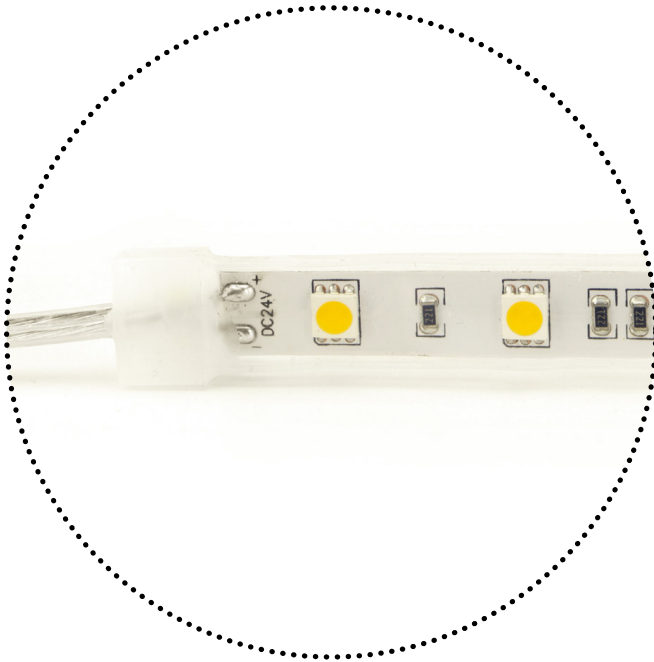

## flexy MEDIUM IP

RANGE	QBO FLEXY MEDIUM
REF.	04144-
TYPE	LEDSTRIP
DIMENSIONS	13 x 5000 mm
CUT UNIT	100 mm
MINIMUM BENDING DIAMETRE	50 mm
MAXIMUM RUN LENGTH	10000 mm
MAXIMUM CABLE LENGTH (FOR MAX RUN LENGTH)	( $\phi=0,5$ mm) 3000 mm
GAP BETWEEN LEDS	12 mm
WEIGHT	0,525 Kg
VOLTAGE	24 V
DIMMABLE	YES
POWER	14,4 W
SERVICE LIFE	> 50000 HRS
IP RATING	IP68
LIGHTING DISTRIBUTION	DIRECT / INDIRECT
CRI	80
MACADAM ELLIPSE	5
LPM	60 lpm
OPENING DEGREES	120 °
WARRANTY	5 YEARS

\*DOES NOT NEED DISSIPATION

COLOR TEMPERATURE (K)	LIGHTING FLUX (lm)	LUMINOUS EFFICACY (lm/W)
2200	1020	70,8
2700	1070	74,3
3000	1120	77,8
4000	1150	79,9
6500	1140	79,2

CODE	DESCRIPTION
041442258068	LEDSTRIP FLEXY Medium 14,4W/m 2200K 5m Ra80 1020lm/m 60leds/m IP68 24V
041442758068	LEDSTRIP FLEXY Medium 14,4W/m 2700K 5m Ra80 1070lm/m 60leds/m IP68 24V
041443058068	LEDSTRIP FLEXY Medium 14,4W/m 3000K 5m Ra80 1120lm/m 60leds/m IP68 24V
041444058068	LEDSTRIP FLEXY Medium 14,4W/m 4000K 5m Ra80 1150lm/m 60leds/m IP68 24V
041446558068	LEDSTRIP FLEXY Medium 14,4W/m 6500K 5m Ra80 1040lm/m 60leds/m IP68 24V