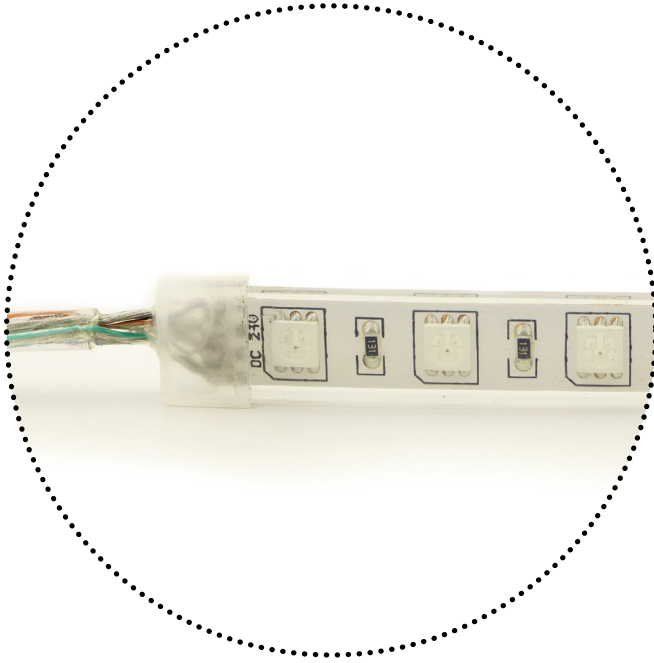

## flexy RGB IP

|   |                          |
|---|--------------------------|
| RANGE                                     | QBO FLEXY RGB            |
| REF.                                      | 06144-                   |
| TYPE                                      | LEDSTRIP                 |
| DIMENSIONS                                | 13 x 5000 mm             |
| CUT UNIT                                  | 100 mm                   |
| MINIMUM BENDING DIAMETRE                  | 50 mm                    |
| MAXIMUM RUN LENGTH                        | 10000 mm                 |
| MAXIMUM CABLE LENGTH (FOR MAX RUN LENGTH) | ( $\phi=0,5$ mm) 5000 mm |
| GAP BETWEEN LEDS                          | 12 mm                    |
| WEIGHT                                    | 0,500 Kg                 |
| VOLTAGE                                   | 24 V                     |
| DIMMABLE                                  | YES                      |
| POWER                                     | 14,4 W                   |
| SERVICE LIFE                              | > 50000 HRS              |
| IP RATING                                 | IP68                     |
| LIGHTING DISTRIBUTION                     | DIRECT / INDIRECT        |
| LPM                                       | 60 lpm                   |
| OPENING DEGREES                           | 120 °                    |
| WARRANTY                                  | 5 YEARS                  |

\*DOES NOT NEED DISSIPATION

| CODE        | DESCRIPTION   |
|-------------|---|
| 06144RGB568 | LEDSTRIP FLEXY 14,4W/m RGB 5m 60leds/m IP68 24V (high brightness) |

## flexy RGB acc

| CODE      | DESCRIPTION           |
|-----------|-----------------------|
| 023061196 | RGB REMOTE CONTROLLER |