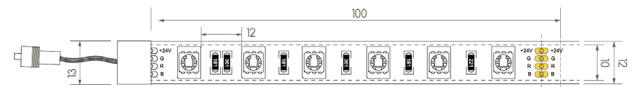

RANGE	QBO FLEXY RGB
REF.	06144-
TYPE	LEDSTRIP
DIMENSIONS	13 x 5000 mm
CUT UNIT	100 mm
MINIMUM BENDING DIAMETRE	50 mm
MAXIMUM RUN LENGTH	10000 mm
MAXIMUM CABLE LENGTH (FOR MAX RUN LENGTH)	($\phi=0,5$ mm) 5000 mm
GAP BETWEEN LEDS	12 mm
WEIGHT	0,500 Kg
VOLTAGE	24 V
DIMMABLE	YES
POWER	14,4 W
SERVICE LIFE	> 50000 HRS
IP RATING	IP68
LIGHTING DISTRIBUTION	DIRECT / INDIRECT
LPM	60 lpm
OPENING DEGREES	120 °
WARRANTY	5 YEARS

*DOES NOT NEED DISSIPATION

CODE	DESCRIPTION
06144RGB568	LEDSTRIP FLEXY 14,4W/m RGB 5m 60leds/m IP68 24V (high brightness)