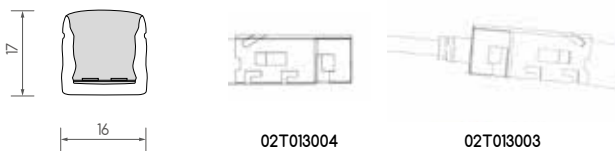

square neon^{top diy}

RANGE	SQUARE NEON
REF.	NFS-
TYPE	LED STRIP
DIMENSIONS ⁽¹⁾	16x17x10.000mm
CUT UNIT	55,56 mm
MINIMUM BENDING DIAMETRE	300 mm
MAXIMUM RUN LENGTH	10.000mm
WEIGHT	0,49 kg /m
VOLTAGE	24 V
DIMMABLE	YES
POWER	13 W/m
SERVICE LIFE ⁽²⁾	14.600 h
IP RATING	IP68/IP40
IK RATING ⁽³⁾	IK08
OPERATING TEMPERATURE	-20 to 45 °C
COLOR TEMPERATURE	2500K / 3000K / 4000K
CRI	85
MACADAM ELLIPSE	5
LIGHTING FLUX	510 lm/m
LUMINOUS EFFICACY	39 lm/W
LPM	108 LEDS/m
OPENING DEGREES	160°

⁽¹⁾ STANDARD LENGTH 10 METERS ROLL
⁽²⁾ DON'T CONTINUOUSLY OPERATE OVER 8h PER DAY
⁽³⁾ IN CASE COSTUMER MAKE CUTS ITSELF, ONLY CORRECT USE OF THE SILICONE AND END CAPS RECOMEDEN CAN GUARANTEE LED STRIP WATERPROOF

square neon^{acc}

CODE	DESCRIPTION
02T013010	SQUARE NEON LED top mounting channel 5 cm.
02T013014	SQUARE NEON LED top mounting channel 100 cm.
02T013014P	SQUARE NEON LED top plastic mounting channel 100 cm.
02T013018	SQUARE NEON LED top 45° mounting Channel 100 cm.
02T013019	SQUARE NEON LED top 45° aluminium position holder 100 cm.
02T013013	SQUARE NEON LED Waterproof grease with small brush
02T013005I	SQUARE NEON LED Top/side añadido cable/metro