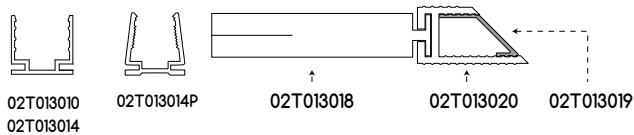

square neon^{top diy}

RANGE	SQUARE NEON
REF.	NFS-
TYPE	LED STRIP
DIMENSIONS ⁽¹⁾	16x17x10.000mm
CUT UNIT	55,56 mm
MINIMUM BENDING DIAMETRE	300 mm
MAXIMUM RUN LENGTH	10.000mm
WEIGHT	0,49 kg /m
VOLTAGE	24 V
DIMMABLE	YES
POWER	13 W/m
SERVICE LIFE ⁽²⁾	14.600 h
IP RATING	IP68/IP40
IK RATING ⁽³⁾	IK08
OPERATING TEMPERATURE	-20 to 45 °C
COLOR TEMPERATURE	2500K / 3000K / 4000K
CRI	85
MACADAM ELLIPSE	5
LIGHTING FLUX	510 lm/m
LUMINOUS EFFICACY	39 lm/W
LPM	108 LEDS/m
OPENING DEGREES	160°

⁽¹⁾ STANDARD LENGTH 10 METERS ROLL
⁽²⁾ DON'T CONTINUOUSLY OPERATE OVER 8h PER DAY
⁽³⁾ IN CASE COSTUMER MAKE CUTS ITSELF, ONLY CORRECT USE OF THE SILICONE AND END CAPS RECOMEDEN CAN GUARANTEE LED STRIP WATERPROOF

square neon^{acc}

CODE	DESCRIPTION
02T013010	SQUARE NEON LED top mounting channel 5 cm.
02T013014	SQUARE NEON LED top mounting channel 100 cm.
02T013014P	SQUARE NEON LED top plastic mounting channel 100 cm.
02T013018	SQUARE NEON LED top 45° mounting Channel 100 cm.
02T013019	SQUARE NEON LED top 45° aluminium position holder 100 cm.
02T013013	SQUARE NEON LED Waterproof grease with small brush
02T013005I	SQUARE NEON LED Top/side añadido cable/metro