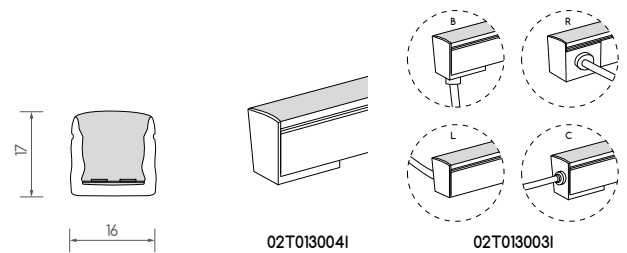

RANGE	SQUARE NEON
REF.	NFS-
TYPE	LED STRIP
DIMENSIONS ⁽¹⁾	16x17x7.000mm
CUT UNIT	83.33 mm
MINIMUM BENDING DIAMETRE	300 mm
MAXIMUM RUN LENGTH	7.000mm
WEIGHT	0,33 kg /m
VOLTAGE	24 V
DIMMABLE	YES
POWER	12 W/m
SERVICE LIFE ⁽²⁾	14.600 h
IP RATING	IP68
IK RATING	IK08
OPERATING TEMPERATURE	-20 TO 45 °C
COLOR TEMPERATURE	RGB
MACADAM ELLIPSE	5
LPM	84 LEDS/m
OPENING DEGREES	160°

CODE	DESCRIPTION
NFSTOPRGB13	SQUARE NEON LED top 12W/M RGB 1m 84leds/m IP68 24V injected
02T013003I	SQUARE NEON LED top conector 3m cable injected
02T013004I	SQUARE NEON LED top end cap injected