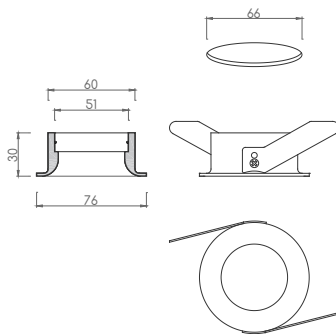

polo

RANGE	POLO
REF.	POLO-
TYPE	RECESSED
DIMENSIONS	Ø86 x 37 mm
FREE HEIGHT FOR INSTALLATION	MAX. 100 mm
WEIGHT	0,083 kg
MATERIAL	ALUMINIUM
FINISH	WHITE / ALUMINIUM / BLACK
CUT DIAMETER	76 mm
IP RATING	IP20
LAMPHOLDER	GU10 (included)
COMPATIBILITY	LAMPS GU10 OR GU5.3 / Ø50mm LED MODULE
TILTING VERTICAL AXIS	35°

* Light source not included

reference builder

TYPE	ADJUSTABLE	LIGHTING	POWER	C. TEMP	BEAM	CRI	IP	FINISH	DIMING
POLO (downlight)	F (fixed)	COB (cob)	88 (8,8W)	30 (3000K)	15° (15°)	80 (CRI>80)	- (IP20)	00L (white)	- (on/off)
	O (orientable)	LM (led module)	122 (12,2W)	40 (4000K)	24° (24°)	90 (CRI>90)	55 (IP55)	09L (black)	D (DALI)
		GU10 (gu10 led lamp)							

Other color temperatures available under request

Order example:

POLO F 122 30 15 90 55 00L D

Polo downlight fixed 12,2W 3000K 15° CRI 90 IP55 white finish DALI

-POLO Fix:

-POLO Orientable: