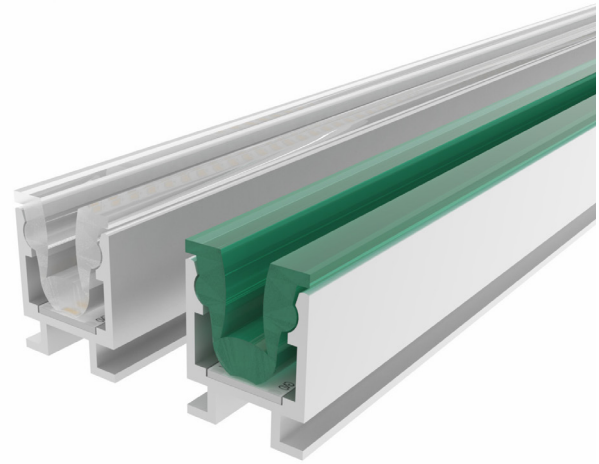

## profile 19x16

RANGE	PROFILE 19X16
REF.	QBOP19X16-
TYPE	SURFACE PROFILE
DIMENSIONS	16 x 21,5 x 2000 mm
WEIGHT	0,91 kg
PERFIL MATERIAL	ALUMINIUM
PERFIL ALLOY	6063
PERFIL RESISTANCE	T5
PERFIL ANODIZE	20µm
PERFIL FINISH	ALUMINIUM
VOLTAGE	24 V
FEEDER KIT	NOT INCLUDED
DIMMABLE	YES
POWER	25 W/m
SERVICE LIFE	30.000 h
IP RATING	IP20
LIGHTING DISTRIBUTION	DIRECT
COLOR TEMPERATURE	3000 K
CRI	80
OPENING DEGREES	8°
LIGHTIN FLUX	2000 lm/m
LUMINOUS EFFICACY	160 lm/W

Todos los perfiles qbo se extruyen a partir de la aleación 6063 de aluminio reciclado de segunda fusión.  
All qbo profiles are extruded from 6063 recycled aluminum alloy, at least second fusion.

CODE	DESCRIPTION
QBOP19X1625308020	PROFILE 19x16 2000mm WITH LEDSTRIP 25W/M 3000K RA80 IP20
QBOP19X16	PROFILE 19x16 2000mm
QBOP19X16LT	PROFILE 19x16 Lens Transparent 8° 2000mm
QBOP19X16LG	PROFILE 19x16 Lens Green 8° 2000mm
QBOP19X16C	PROFILE 19x16 End caps (1 units)
QBOP19X16CH	PROFILE 19x16 End caps with cable hole (1 units)
QBOP19X16F	PROFILE 19x16 Fixing clips (4 units)