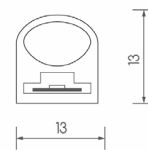

snake

RANGE	QBO SNAKE
REF.	SNAKE-
TYPE	COVERED LEDSTRIP
DIMENSIONS	13 x 13 x 5000 mm
CUT UNIT	25 mm
MINIMUM BENDING DIAMETRE	100 mm / 500 mm
MAXIMUM RUN LENGTH	5000 mm
MAXIMUM CABLE LENGTH	1000 mm
WEIGHT	0,135 Kg
FINISH	WHITE
VOLTAGE	24V
FEEDER KIT	NOT INCLUDED
DIMMABLE	YES
POWER	15 W/m
SERVICE LIFE	50.000 Hrs
IP RATING	IP67
OPERATING TEMPERATURE	-20 to +50 °C
LIGHTNING DISTRIBUTION	DIRECT/INDIRECT
COLOR TEMPERATURE	2700K / 3000K
CRI	80
UGR	22
MACADAM ELLIPSE	5
LIGHTING FLUX	920 lm/m / 950 lm/m
LPM	240 leds/m
OPENING DEGREES	140°
WARRANTY	3 YEARS

reference builder

TYPE	TYPE	SHAPE	POWER	C. TEMP	CRI	IP	LENGTH
SNK (snake)	RO (round)	S (straight)*	15 (15W/m)	27 (2700K)	80 (CRI>80)	67 (IP67)	.- (-mm)**
				30 (3000K)			
				35 (3500K)			
				40 (4000K)			
SQ (square)	C (curved)*	RGB (RGB)	68 (IP68)	RGBW (RGB WHITE)			

* Continuous mounting channel for straight shape, mounting clips for curved shape

** Length has to be specified

Order example:

SNK RO C 15 30 80 67 .67

Snake round curved 15W/m 3000K CRI80 IP67 6700mm

-Snake Round: