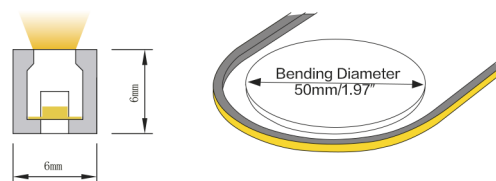

snake 0606

RANGE	QBO SNAKE 0606
REF.	QBOSNAKE06
TYPE	COVERED LEDSTRIP
DIMENSIONS	6 x 6 x 5000 mm
CUT UNIT	25mm
MINIMUM BENDING DIAMETRE	50mm
MAXIMUM RUN LENGTH	5000mm
MAXIMUM CABLE LENGTH	1000mm
VOLTAGE	24 V
DIMMABLE	YES/NO
POWER	6 W/m
IP RATING	IP44/IP67
OPERATING TEMPERATURE	-25 to +55° C
LIGHTING DISTRIBUTION	DIRECT/INDIRECT
COLOR TEMPERATURE	2700K / 3000K / 4000K
CRI	93
UGR	22
MACADAM ELLIPSE	3
LIGHTING FLUX	340 to 372 lm/m
LUMINOUS EFFICACY	62 lm/W
WARRANTY	3 YEARS

reference builder

TYPE	SHAPE	POWER	C. TEMP	CRI	IP	LENGTH
SNK06 (snake)	S (straight)*	6 (6W/m)	27 (2700K)	93 (CRI>93)	44 (IP44)	- (-mm)**
			30 (3000K)			
			35 (3500K)			
	C (curved)*		40 (4000K)			
			50 (5000K)			
			68 (IP68)			

* Continuous mounting channel for straight shape, mounting clips for curved shape

** Length has to be specified

Order example:

SN06 C 6 35 93 68 .95

Snake curved 6W/m 3500K CRI93 IP68 9500mm