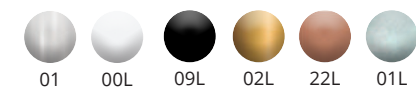

HexOne puede ser pedida en diferentes tamaños, ajustándose a la necesidad del espacio en el que vaya a ser instalada.

The luxha family, designed by Rafael Urquiza gives the space a unique and memorable image, adapting perfectly to its environment. They are very versatile luminaires, as they are offered with 31x31 (direct light) and 2+1 (direct + indirect light) profiles.

In the case of choosing the 2+1 profile, the equipment is included within the profiles themselves, achieving a clean and minimalist image.

HexOne can be chosen in multiple anchoring systems, including "Ready2Install" with a ceiling rosette in which the driver is included. HexOne can be ordered in different sizes, adjusting to the needs of the space in which it will be installed.

reference builder

TYPE	PROFILE	POWER	INSTALL	C. TEMP	CRI	FINISH	DIMMING	POLYGON SIDE
HEXONE (profile)	31 (31x31mm)	13 (13W/m)	S (Surface)	27 (2700K)	80 (CRI>80)	01 (anodized aluminium)	- (on/off)	.750 (750mm)
				30 (3000K)		00L (white)		
	2+1* (80x30mm)	192 (19,2W/m)	Y (Suspended)	30 (3000K)	90 (CRI>90)	09L (black)	D (DALI)	.xxx (custom)
				40 (4000K)		02L (pale gold)		
						22L (cooper)		
						01L (silver)		

*2+1 profiles includes indirect light (14,4W)
Other color temperatures, IP rating and finishes available under request
Driver included (2+1 includes the driver inside).
Different distance available under request.
Order example:
HEXONE 31 13 S 30 90 02L D .400
HexOne with 31x31 profile 13W surface 3000K CRI90 400 mm hexagon side