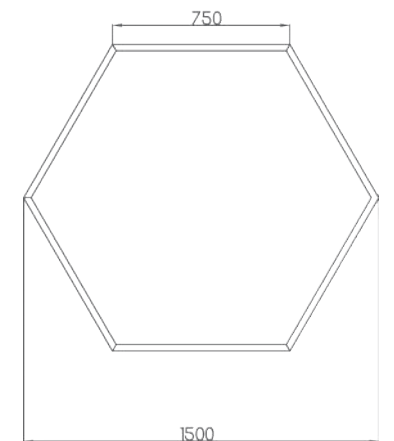

*2+1 profiles includes indirect light (14,4W)
Other color temperatures, IP rating and finishes available under request
Driver included (2+1 includes the driver inside).
Different distance available under request.
Order example:
HEXONE 31 13 S 30 90 02L D .400
HexOne with 31x31 profile 13W surface 3000K CRI90 400 mm hexagon side