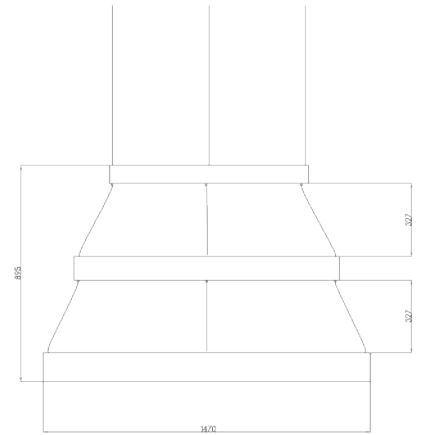

The luxha family, designed by Rafael Urquiza gives the space a unique and memorable image, adapting perfectly to its environment. They are very versatile luminaires, as they are offered with 31x31 (direct light) and 2+1 (direct + indirect light) profiles.

In the case of choosing the 2+1 profile, the equipment is included within the profiles themselves, achieving a clean and minimalist image.

Hex Chandelier is an evocation of the luminaires that dressed the halls of the most illustrious palaces from the perspective of modern design. The indirect lighting, illuminates the luminaire itself, being a perfect luminaire to play with different finishes.

reference builder

TYPE	PROFILE	POWER	INSTALL	C. TEMP	CRI	FINISH	DIMMING	POLYGON SIDE
HEXCHA (profile)	31 (31x31mm)	13 (13W/m)	S (Surface)	27 (2700K)	80 (CRI>80)	01 (anodized aluminium)	-	.750 (750mm)
				30 (3000K)		00L (white)		
				40 (4000K)		09L (black)		
	2+1* (80x30mm)	192 (19,2W/m)	Y (Suspended)	30 (3000K)	90 (CRI>90)	02L (pale gold)	D (DALI)	.xxx (custom biggest side)
						22L (cooper)		
						01L (silver)		

.mm

*2+1 profiles includes indirect light (14,4W)
Other color temperatures, IP rating and finishes available under request
Driver included (2+1 includes the driver inside).
Different distance available under request.

Order example:
HEXCHA 2+1 192 Y 40 90 00L D .500
Hexagonal Chandelier with 2+1 profile 19,2W suspended 4000K CRI90 white finish
DALI 500 mm biggest hexagon side

qbo

luxha
by RAFAEL URQUIZA