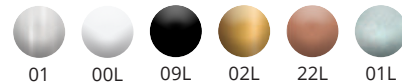

*2+1 profiles includes indirect light (14,4W)
Other color temperatures, IP rating and finishes available under request
Driver included (2+1 includes the driver inside).
Different distance available under request.

Order example:
HEXSYS 2+1 192 Y 40 90 02L D .500
Hexagonal System with 2+1 profile 19,2W suspended 4000K CRI90 500 mm hexagon side
Profile 31x31 circular surface 19,2W/m 2700K CRI80 bronze dali 2000 mm