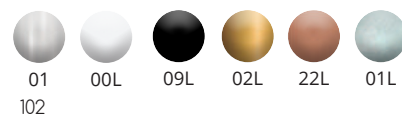

luxha hexChandelier

La familia **luxha**, diseñada por **Rafael Urquiza**, permite dotar al espacio de una imagen única y memorable adaptándose a la perfección con su entorno.

Son unas luminarias muy versátiles, ya que se ofrecen con los perfiles 31x31 (luz directa) y 2+1 (luz directa + indirecta).

En el caso de elegir el perfil 2+1, el equipo va incluido dentro de los propios perfiles, logrando una imagen limpia y minimalista **Hex Chandelier** es una evocación de las luminarias que vestían los salones de los palacios más ilustres desde la perspectiva del diseño actual. La iluminación indirecta, ilumina la propia luminaria, siendo una luminaria perfecta para jugar con diferentes acabados.

The luxha family, designed by Rafael Urquiza gives the space a unique and memorable image, adapting perfectly to its environment. They are very versatile luminaires, as they are offered with 31x31 (direct light) and 2+1 (direct + indirect light) profiles.

In the case of choosing the 2+1 profile, the equipment is included within the profiles themselves, achieving a clean and minimalist image.

Hex Chandelier is an evocation of the luminaires that dressed the halls of the most illustrious palaces from the perspective of modern design. The indirect lighting, illuminates the luminaire itself, being a perfect luminaire to play with different finishes.

reference builder

TYPE	PROFILE	POWER	INSTALL	C. TEMP	CRI	FINISH	DIMMING	POLYGON SIDE
HEXCHA (profile)	31 (31x31mm)	13 (13W/m)	S (Surface)	27 (2700K)	80 (CRI>80)	01 (anodized aluminium)	-	.750 (750mm)
				30 (3000K)		00L (white)		
				40 (4000K)		09L (black)		
	2+1* (80x30mm)	192 (19,2W/m)	Y (Suspended)	30 (3000K)	90 (CRI>90)	02L (pale gold)	D (DALI)	.xxx (custom biggest side)
						22L (cooper)		
						01L (silver)		

.mm